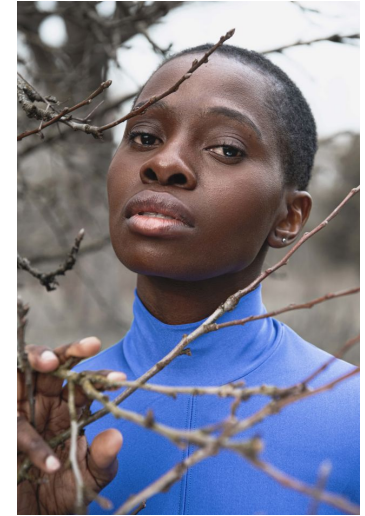

STELLA KOUMBA

Height : 5'11" / 180 cm | Bust : 30.5" / 77 cm | Waist : 23.5" / 60 cm | Hips : 34.5" / 88 cm | Shoe : 40.0 EU / 6.5 UK | Hair Colour : Black | Eyes : Black

STELLA KOUMBA

Height : 5'11" / 180 cm | Bust : 30.5" / 77 cm | Waist : 23.5" / 60 cm | Hips : 34.5" / 88 cm | Shoe : 40.0 EU / 6.5 UK | Hair Colour : Black | Eyes : Black