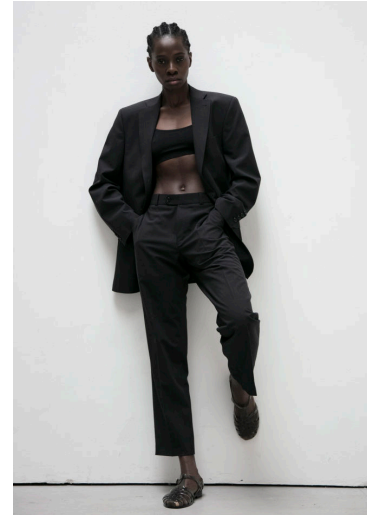

STELLA KOUMBA

Height : 5'11" / 180 cm | Bust : 30.5" / 77 cm | Waist : 23.5" / 60 cm | Hips : 34.5" / 88 cm | Shoe : 40.0 EU / 6.5 UK | Hair Colour : Black | Eyes : Black

STELLA KOUMBA

Height : 5'11" / 180 cm | Bust : 30.5" / 77 cm | Waist : 23.5" / 60 cm | Hips : 34.5" / 88 cm | Shoe : 40.0 EU / 6.5 UK | Hair Colour : Black | Eyes : Black