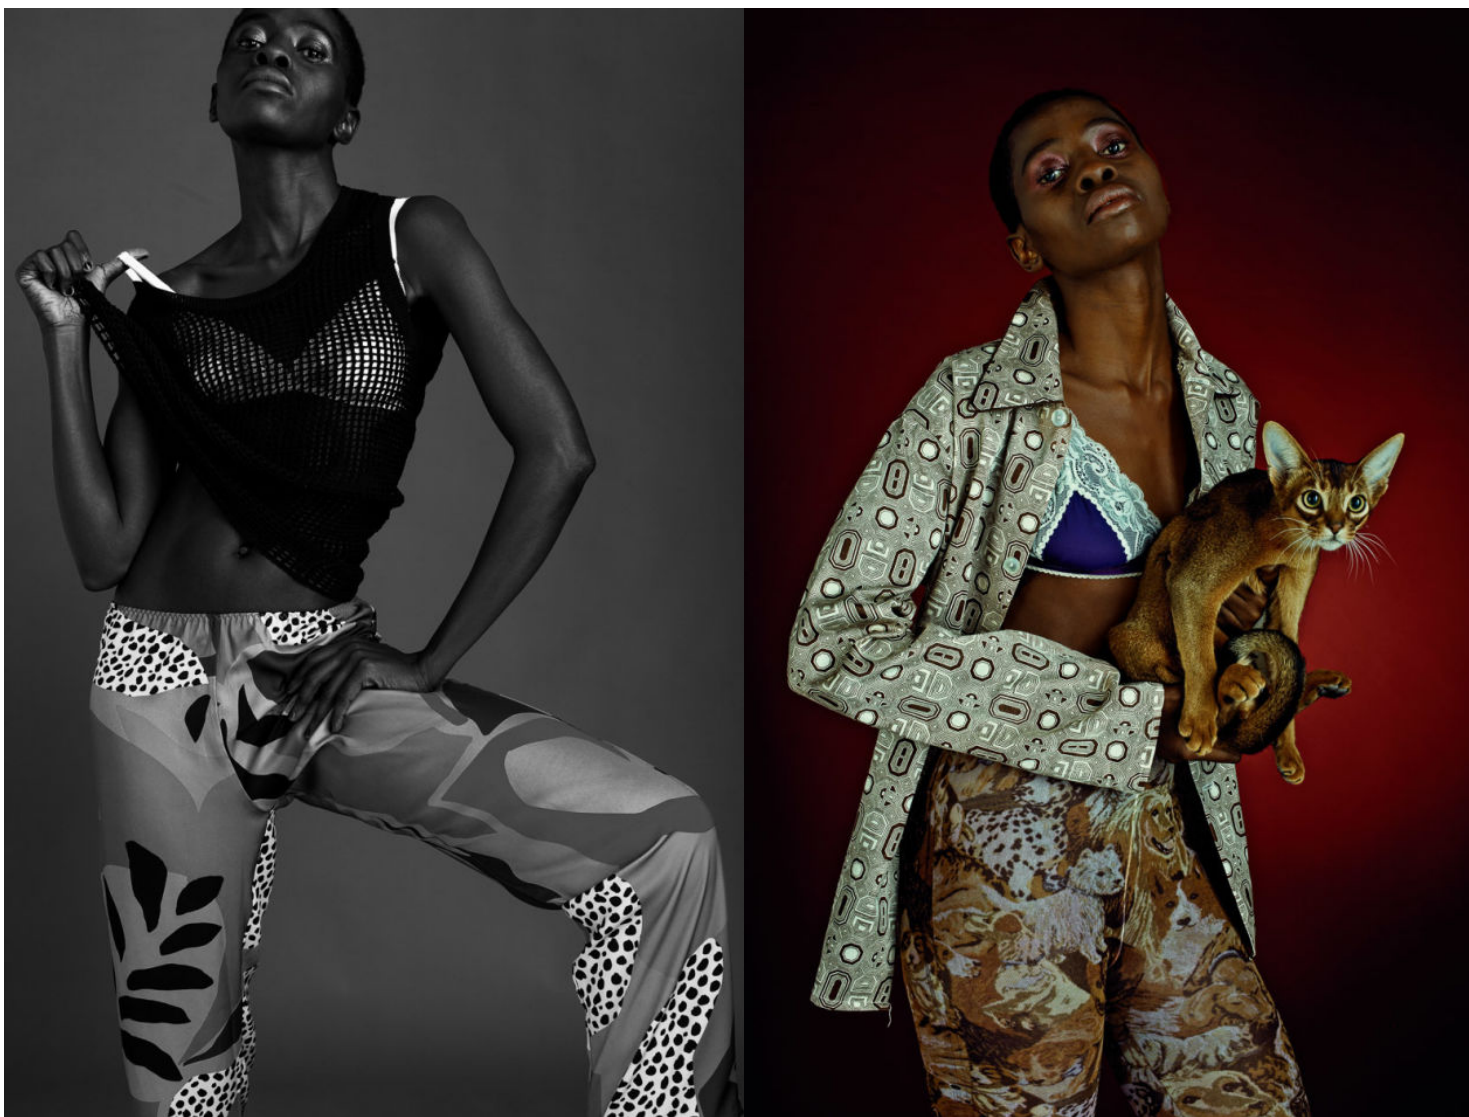

STELLA KOUMBA

Height : 5'11" / 180 cm | Bust : 30.5" / 77 cm | Waist : 23.5" / 60 cm | Hips : 34.5" / 88 cm | Shoe : 40.0 EU / 6.5 UK | Hair Colour : Black | Eyes : Black

STELLA KOUMBA

Height : 5'11" / 180 cm | Bust : 30.5" / 77 cm | Waist : 23.5" / 60 cm | Hips : 34.5" / 88 cm | Shoe : 40.0 EU / 6.5 UK | Hair Colour : Black | Eyes : Black

STELLA KOUMBA

Height : 5'11" / 180 cm | Bust : 30.5" / 77 cm | Waist : 23.5" / 60 cm | Hips : 34.5" / 88 cm | Shoe : 40.0 EU / 6.5 UK | Hair Colour : Black | Eyes : Black

STELLA KOUNBA

Height : 5'11" / 180 cm | Bust : 30.5" / 77 cm | Waist : 23.5" / 60 cm | Hips : 34.5" / 88 cm | Shoe : 40.0 EU / 6.5 UK | Hair Colour : Black | Eyes : Black

STELLA KOUMBA

Height : 5'11" / 180 cm | Bust : 30.5" / 77 cm | Waist : 23.5" / 60 cm | Hips : 34.5" / 88 cm | Shoe : 40.0 EU / 6.5 UK | Hair Colour : Black | Eyes : Black