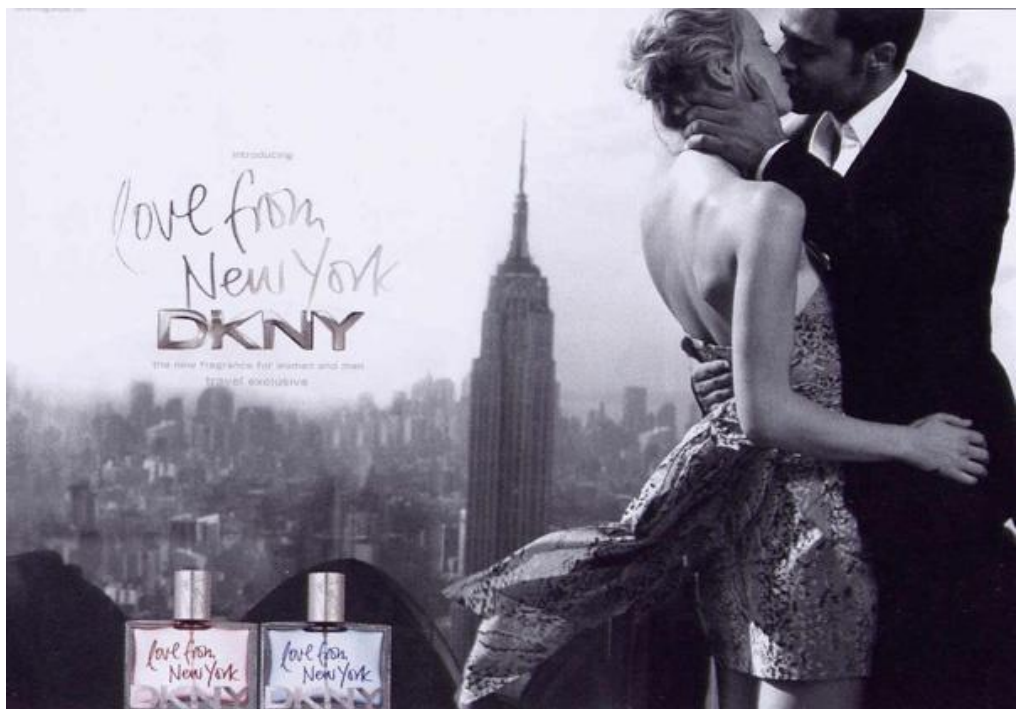

Height : 5'9" / 175 cm | Bust : 35" / 89 cm | Waist : 25" / 63 cm | Hips : 36" / 92 cm | Shoe : 38.0 EU / 5.0 UK | Hair Colour : Blonde | Eyes : Blue