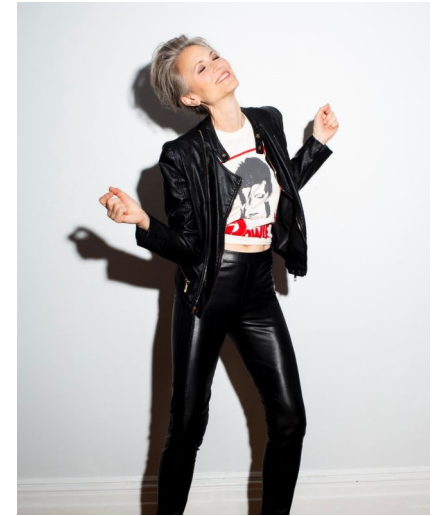

SHAYNA SABATINI

Height : 5'9.5" / 176 cm | Bust : 34" / 86 cm | Waist : 27" / 69 cm | Hips : 36" / 91 cm | Shoe : 40.0 EU / 6.5 UK | Hair Colour : Salt and Pepper | Eyes : Hazel

SHAYNA SABATINI

Height : 5'9.5" / 176 cm | Bust : 34" / 86 cm | Waist : 27" / 69 cm | Hips : 36" / 91 cm | Shoe : 40.0 EU / 6.5 UK | Hair Colour : Salt and Pepper | Eyes : Hazel