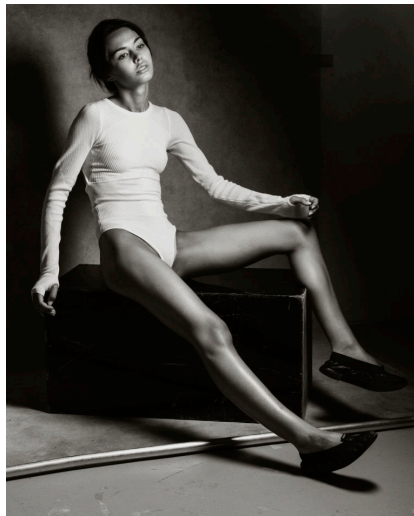

SARA GERBER

Height : 5'9" / 175 cm | Bust : 30.5" / 77 cm | Waist : 23.5" / 60 cm | Hips : 34.5" / 88 cm | Shoe : 38.5 EU / 5.5 UK | Hair Colour : Hazel | Eyes : Brown

SARA GERBER

Height : 5'9" / 175 cm | Bust : 30.5" / 77 cm | Waist : 23.5" / 60 cm | Hips : 34.5" / 88 cm | Shoe : 38.5 EU / 5.5 UK | Hair Colour : Hazel | Eyes : Brown