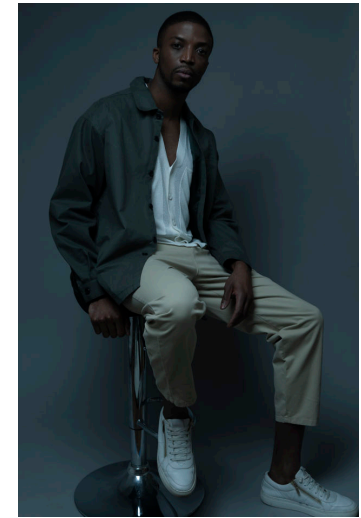

SAM-BRICE DIPPA PRISO

Height : 6'1" / 185 cm | Waist : 29.5" / 75 cm | Chest : 38.5" / 98 cm | Hips : 36" / 91 cm | Shoe : 42.5 EU / 8.5 UK | Hair Colour : Black | Eyes : Black

SAM-BRICE DIPPA PRISO

Height : 6'1" / 185 cm | Waist : 29.5" / 75 cm | Chest : 38.5" / 98 cm | Hips : 36" / 91 cm | Shoe : 42.5 EU / 8.5 UK | Hair Colour : Black | Eyes : Black