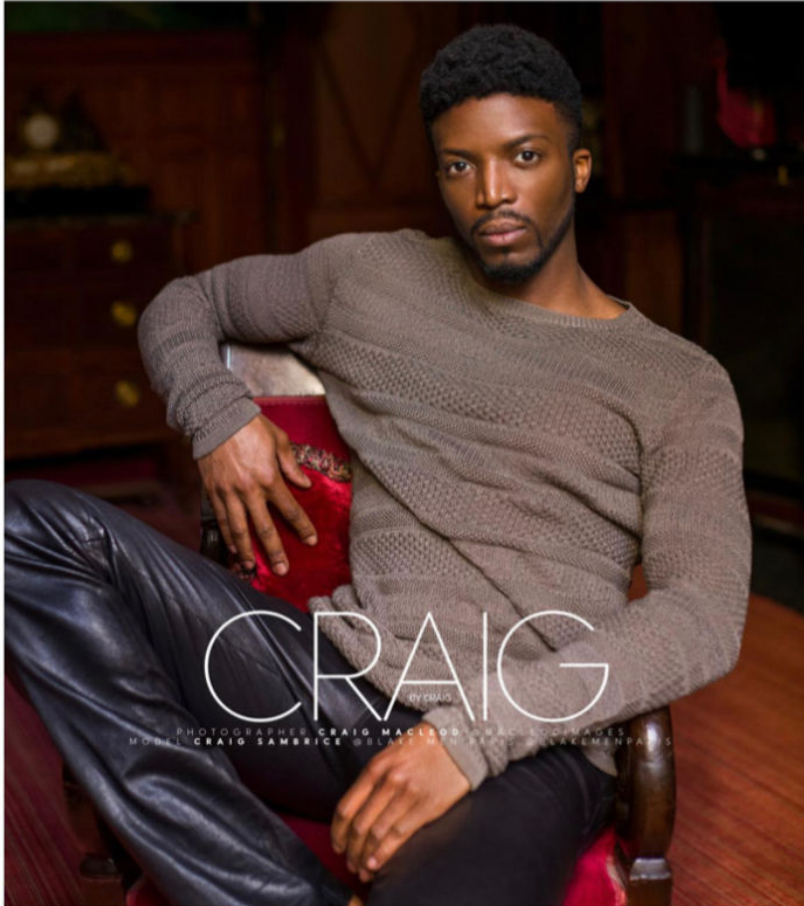

SAM-BRICE DIPPA PRISO

Height : 6'1" / 185 cm | Waist : 29.5" / 75 cm | Chest : 38.5" / 98 cm | Hips : 36" / 91 cm | Shoe : 42.5 EU / 8.5 UK | Hair Colour : Black | Eyes : Black

SAM-BRICE DIPPA PRISO

Height : 6'1" / 185 cm | Waist : 29.5" / 75 cm | Chest : 38.5" / 98 cm | Hips : 36" / 91 cm | Shoe : 42.5 EU / 8.5 UK | Hair Colour : Black | Eyes : Black