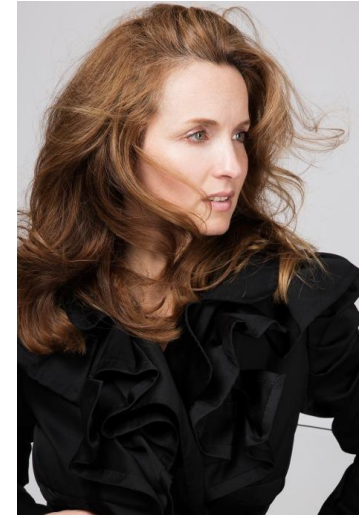

NOELIA GARCIA

Height : 5'7.5" / 172 cm | Bust : 34" / 86 cm | Waist : 26.5" / 67 cm | Hips : 37" / 94 cm | Shoe : 38.0 EU / 5.0 UK | Hair Colour : Light Brown | Eyes : Green

NOELIA GARCIA

Height : 5'7.5" / 172 cm | Bust : 34" / 86 cm | Waist : 26.5" / 67 cm | Hips : 37" / 94 cm | Shoe : 38.0 EU / 5.0 UK | Hair Colour : Light Brown | Eyes : Green