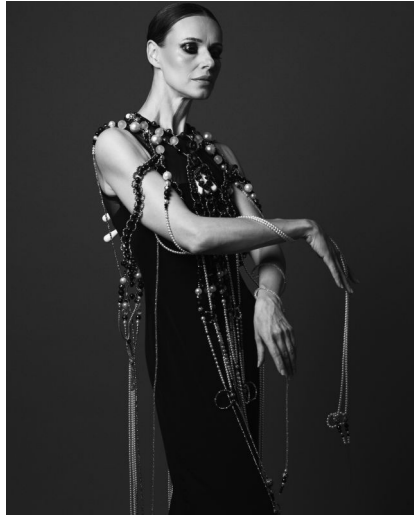

NADIA GAIEVA

Height : 5'10.5" / 179 cm | Bust : 29.5" / 75 cm | Waist : 26.5" / 67 cm | Hips : 35" / 89 cm | Shoe : 39.0 EU / 6.0 UK | Hair Colour : Brown | Eyes : Green/Brown

NADIA GAIEVA

Height : 5'10.5" / 179 cm | Bust : 29.5" / 75 cm | Waist : 26.5" / 67 cm | Hips : 35" / 89 cm | Shoe : 39.0 EU / 6.0 UK | Hair Colour : Brown | Eyes : Green/Brown

NADIA GAIEVA

Height : 5'10.5" / 179 cm | Bust : 29.5" / 75 cm | Waist : 26.5" / 67 cm | Hips : 35" / 89 cm | Shoe : 39.0 EU / 6.0 UK | Hair Colour : Brown | Eyes : Green/Brown