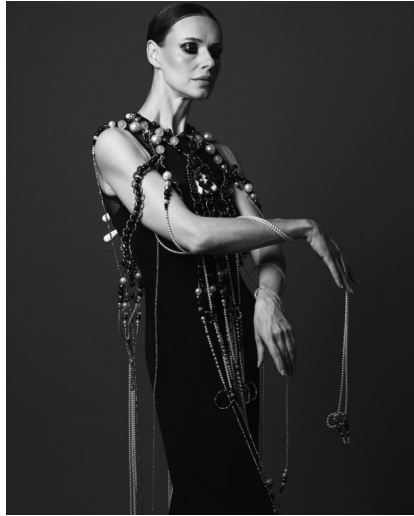

NADIA GAIEVA

Height : 5'10.5" / 179 cm | Bust : 34.5" / 88 cm | Waist : 26.5" / 67 cm | Hips : 35" / 89 cm | Shoe : 39.0 EU / 6.0 UK | Hair Colour : Brown | Eyes : Green/Brown

NADIA GAIEVA

Height : 5'10.5" / 179 cm | Bust : 34.5" / 88 cm | Waist : 26.5" / 67 cm | Hips : 35" / 89 cm | Shoe : 39.0 EU / 6.0 UK | Hair Colour : Brown | Eyes : Green/Brown

NADIA GAIEVA

Height : 5'10.5" / 179 cm | Bust : 34.5" / 88 cm | Waist : 26.5" / 67 cm | Hips : 35" / 89 cm | Shoe : 39.0 EU / 6.0 UK | Hair Colour : Brown | Eyes : Green/Brown