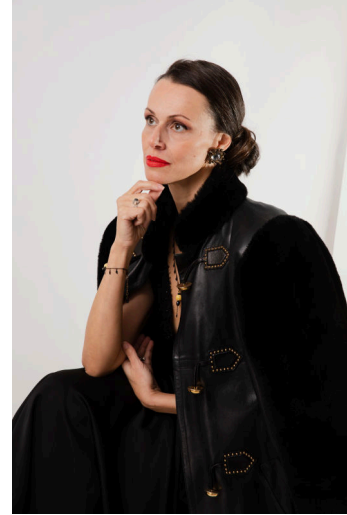

NADIA GAIEVA

Height : 5'10.5" / 179 cm | Bust : 34.5" / 88 cm | Waist : 26.5" / 67 cm | Hips : 35" / 89 cm | Shoe : 39.0 EU / 6.0 UK | Hair Colour : Brown | Eyes : Green/Brown

NADIA GAIEVA

Height : 5'10.5" / 179 cm | Bust : 34.5" / 88 cm | Waist : 26.5" / 67 cm | Hips : 35" / 89 cm | Shoe : 39.0 EU / 6.0 UK | Hair Colour : Brown | Eyes : Green/Brown

NADIA GAIEVA

Height : 5'10.5" / 179 cm | Bust : 34.5" / 88 cm | Waist : 26.5" / 67 cm | Hips : 35" / 89 cm | Shoe : 39.0 EU / 6.0 UK | Hair Colour : Brown | Eyes : Green/Brown