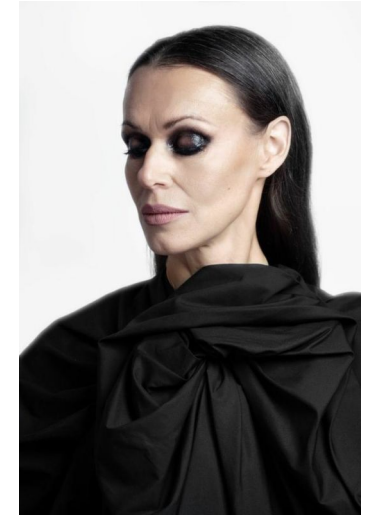

NADIA GAIEVA

Height : 5'10.5" / 179 cm | Bust : 34.5" / 88 cm | Waist : 26.5" / 67 cm | Hips : 35" / 89 cm | Shoe : 39.0 EU / 6.0 UK | Hair Colour : Brown | Eyes : Green/Brown

NADIA GAIEVA

Height : 5'10.5" / 179 cm | Bust : 34.5" / 88 cm | Waist : 26.5" / 67 cm | Hips : 35" / 89 cm | Shoe : 39.0 EU / 6.0 UK | Hair Colour : Brown | Eyes : Green/Brown

NADIA GAIEVA

Height : 5'10.5" / 179 cm | Bust : 34.5" / 88 cm | Waist : 26.5" / 67 cm | Hips : 35" / 89 cm | Shoe : 39.0 EU / 6.0 UK | Hair Colour : Brown | Eyes : Green/Brown