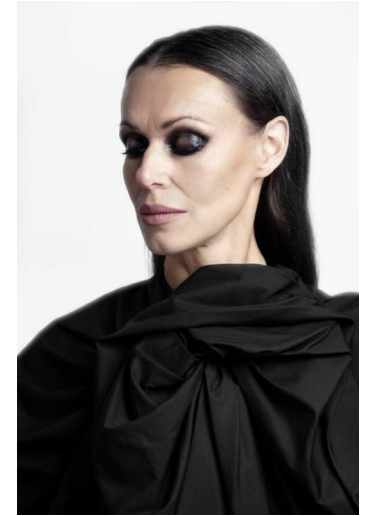

NADIA GAIEVA

Height : 5'10.5" / 179 cm | Bust : 29.5" / 75 cm | Waist : 26.5" / 67 cm | Hips : 35" / 89 cm | Shoe : 39.0 EU / 6.0 UK | Hair Colour : Brown | Eyes : Green/Brown

NADIA GAIEVA

Height : 5'10.5" / 179 cm | Bust : 29.5" / 75 cm | Waist : 26.5" / 67 cm | Hips : 35" / 89 cm | Shoe : 39.0 EU / 6.0 UK | Hair Colour : Brown | Eyes : Green/Brown

NADIA GAIEVA

Height : 5'10.5" / 179 cm | Bust : 29.5" / 75 cm | Waist : 26.5" / 67 cm | Hips : 35" / 89 cm | Shoe : 39.0 EU / 6.0 UK | Hair Colour : Brown | Eyes : Green/Brown