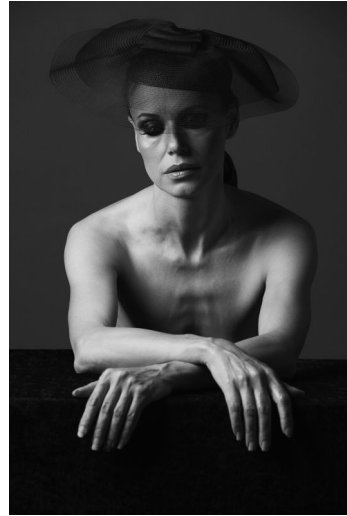

NADIA GAIEVA

Height : 5'10.5" / 179 cm | Bust : 29.5" / 75 cm | Waist : 26.5" / 67 cm | Hips : 35" / 89 cm | Shoe : 39.0 EU / 6.0 UK | Hair Colour : Brown | Eyes : Green/Brown

NADIA GAIEVA

Height : 5'10.5" / 179 cm | Bust : 29.5" / 75 cm | Waist : 26.5" / 67 cm | Hips : 35" / 89 cm | Shoe : 39.0 EU / 6.0 UK | Hair Colour : Brown | Eyes : Green/Brown

NADIA GAIEVA

Height : 5'10.5" / 179 cm | Bust : 29.5" / 75 cm | Waist : 26.5" / 67 cm | Hips : 35" / 89 cm | Shoe : 39.0 EU / 6.0 UK | Hair Colour : Brown | Eyes : Green/Brown