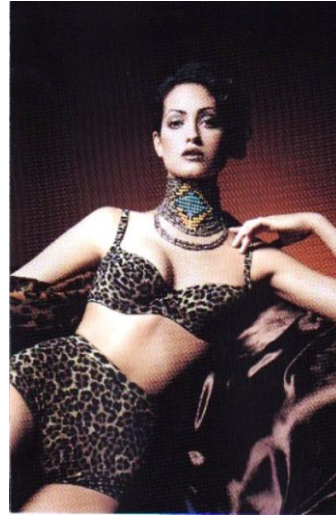

MICHELLE NORKETT

Height : 6'0.5" / 184 cm | Bust : 35.5" / 90 cm | Waist : 27" / 68 cm | Hips : 38" / 97 cm | Shoe : 41.0 EU / 7.0 UK | Hair Colour : Brown | Eyes : Light Brown

MICHELLE NORKETT

Height : 6'0.5" / 184 cm | Bust : 35.5" / 90 cm | Waist : 27" / 68 cm | Hips : 38" / 97 cm | Shoe : 41.0 EU / 7.0 UK | Hair Colour : Brown | Eyes : Light Brown