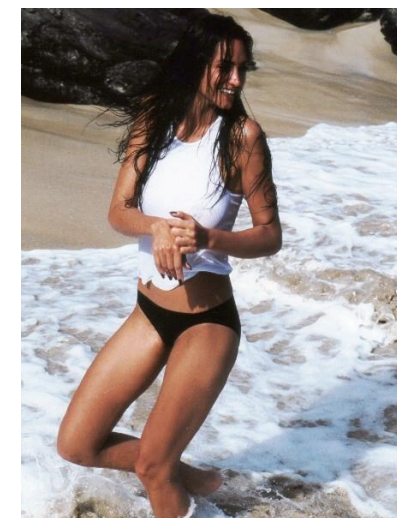

MICHELLE NORKETT

Height : 6'0.5" / 184 cm | Bust : 35.5" / 90 cm | Waist : 27" / 68 cm | Hips : 38" / 97 cm | Shoe : 41.0 EU / 7.0 UK | Hair Colour : Brown | Eyes : Light Brown

MICHELLE NORKETT

Height : 6'0.5" / 184 cm | Bust : 35.5" / 90 cm | Waist : 27" / 68 cm | Hips : 38" / 97 cm | Shoe : 41.0 EU / 7.0 UK | Hair Colour : Brown | Eyes : Light Brown