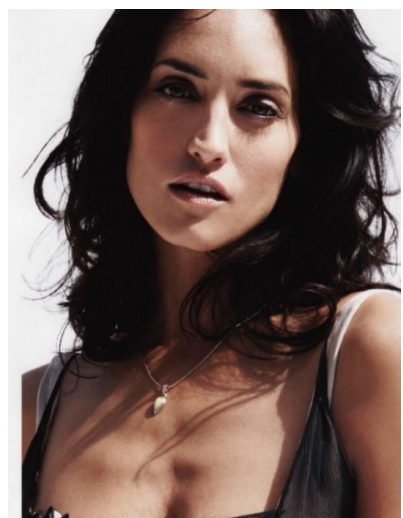

MICHELLE NORKETT

Height : 6'0.5" / 184 cm | Bust : 35.5" / 90 cm | Waist : 27" / 68 cm | Hips : 38" / 97 cm | Shoe : 41.0 EU / 7.0 UK | Hair Colour : Brown | Eyes : Light Brown

MICHELLE NORKETT

Height : 6'0.5" / 184 cm | Bust : 35.5" / 90 cm | Waist : 27" / 68 cm | Hips : 38" / 97 cm | Shoe : 41.0 EU / 7.0 UK | Hair Colour : Brown | Eyes : Light Brown