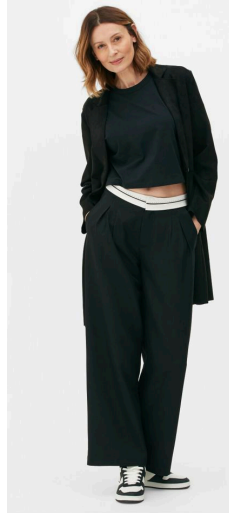

MARINA Shlosberg

Height : 5'11" / 180 cm | Bust : 34.5" / 87 cm | Waist : 26.5" / 67 cm | Hips : 37" / 94 cm | Shoe : 40.0 EU / 6.5 UK | Hair Colour : Light Brown | Eyes : Brown

Line and Young (left) Glazer Clarke & Duffy Rose Visage (@dbyfreesomeness, instagram, Albert Garkaschitz

MARINA Shlosberg

Height : 5'11" / 180 cm | Bust : 34.5" / 87 cm | Waist : 26.5" / 67 cm | Hips : 37" / 94 cm | Shoe : 40.0 EU / 6.5 UK | Hair Colour : Light Brown | Eyes : Brown

MARINA Shlosberg

Height : 5'11" / 180 cm | Bust : 34.5" / 87 cm | Waist : 26.5" / 67 cm | Hips : 37" / 94 cm | Shoe : 40.0 EU / 6.5 UK | Hair Colour : Light Brown | Eyes : Brown