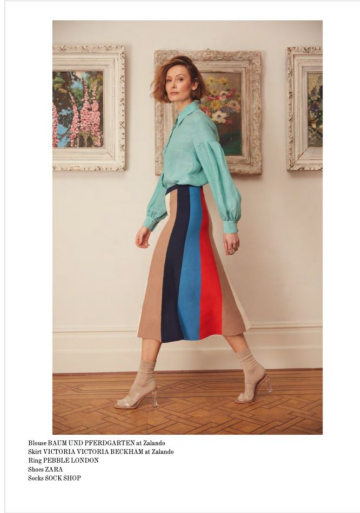

MARINA Shlosberg

Height : 5'11" / 180 cm | Bust : 34.5" / 87 cm | Waist : 26.5" / 67 cm | Hips : 37" / 94 cm | Shoe : 40.0 EU / 6.5 UK | Hair Colour : Light Brown | Eyes : Brown

Line and Young (left) Glazer Clarke & Duffy Rose Visage (@dbyfreesomeness, instagram, Albert Garkaschitz

MARINA Shlosberg

Height : 5'11" / 180 cm | Bust : 34.5" / 87 cm | Waist : 26.5" / 67 cm | Hips : 37" / 94 cm | Shoe : 40.0 EU / 6.5 UK | Hair Colour : Light Brown | Eyes : Brown

MARINA Shlosberg

Height : 5'11" / 180 cm | Bust : 34.5" / 87 cm | Waist : 26.5" / 67 cm | Hips : 37" / 94 cm | Shoe : 40.0 EU / 6.5 UK | Hair Colour : Light Brown | Eyes : Brown