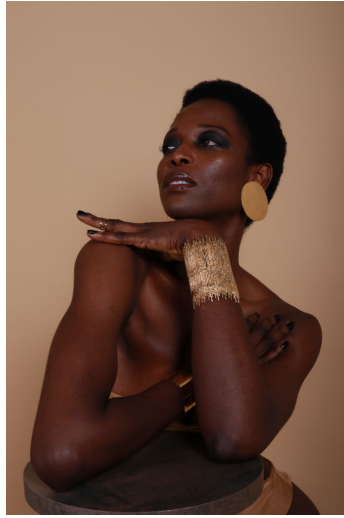

MARIAMA DIEDHIOLI

Height : 5'11.5" / 181 cm | Bust : 32.5" / 83 cm | Waist : 25.5" / 65 cm | Hips : 36.5" / 93 cm | Shoe : 41.0 EU / 7.0 UK | Hair Colour : Black | Eyes : Black

MARIAMA DIEDHIOLI

Height : 5'11.5" / 181 cm | Bust : 32.5" / 83 cm | Waist : 25.5" / 65 cm | Hips : 36.5" / 93 cm | Shoe : 41.0 EU / 7.0 UK | Hair Colour : Black | Eyes : Black