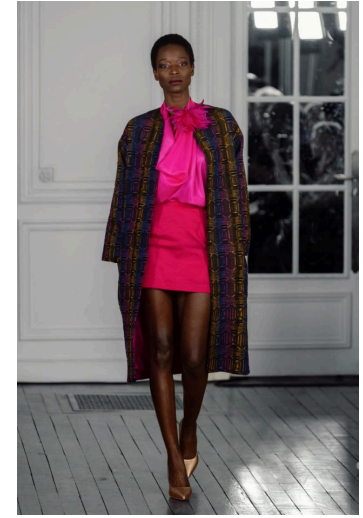

MARIAMA DIEDHIOLI

Height : 5'11.5" / 181 cm | Bust : 32.5" / 83 cm | Waist : 25.5" / 65 cm | Hips : 36.5" / 93 cm | Shoe : 41.0 EU / 7.0 UK | Hair Colour : Black | Eyes : Black

MARIAMA DIEDHIOLI

Height : 5'11.5" / 181 cm | Bust : 32.5" / 83 cm | Waist : 25.5" / 65 cm | Hips : 36.5" / 93 cm | Shoe : 41.0 EU / 7.0 UK | Hair Colour : Black | Eyes : Black