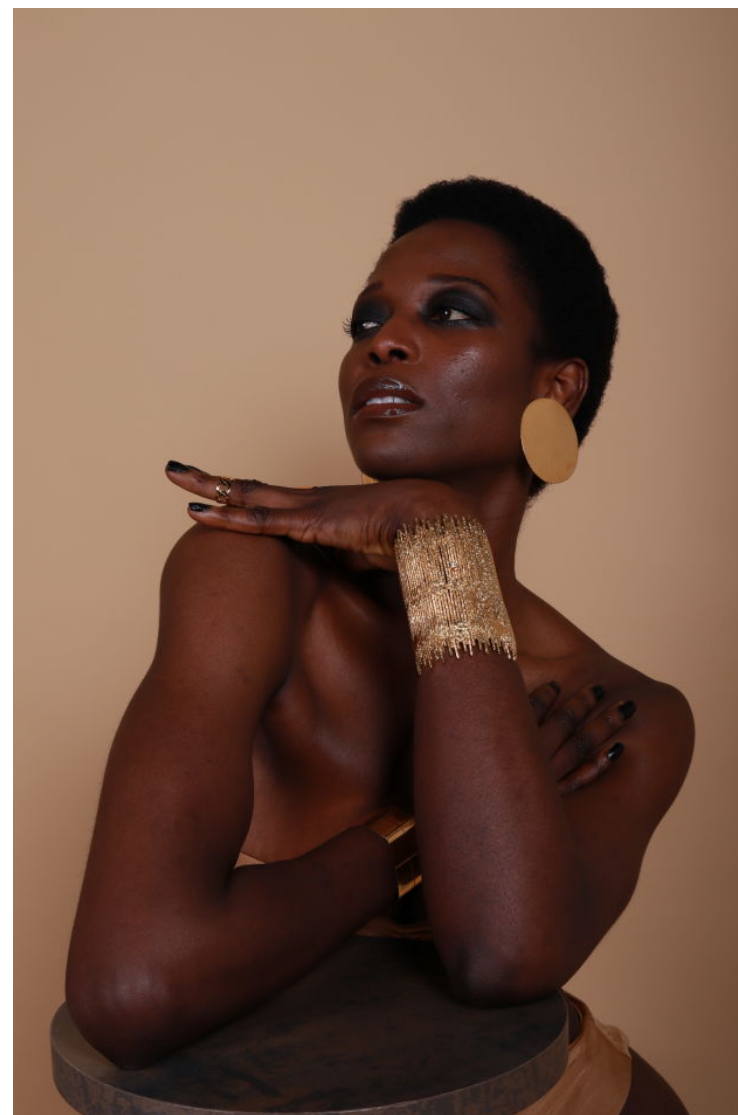

MARIAMA DIEDHIOLI

Height : 5'11.5" / 181 cm | Bust : 32.5" / 83 cm | Waist : 25.5" / 65 cm | Hips : 36.5" / 93 cm | Shoe : 41.0 EU / 7.0 UK | Hair Colour : Black | Eyes : Black

MARIAMA DIEDHIOLI

Height : 5'11.5" / 181 cm | Bust : 32.5" / 83 cm | Waist : 25.5" / 65 cm | Hips : 36.5" / 93 cm | Shoe : 41.0 EU / 7.0 UK | Hair Colour : Black | Eyes : Black

MARIAMA DIEDHIOLI

Height : 5'11.5" / 181 cm | Bust : 32.5" / 83 cm | Waist : 25.5" / 65 cm | Hips : 36.5" / 93 cm | Shoe : 41.0 EU / 7.0 UK | Hair Colour : Black | Eyes : Black