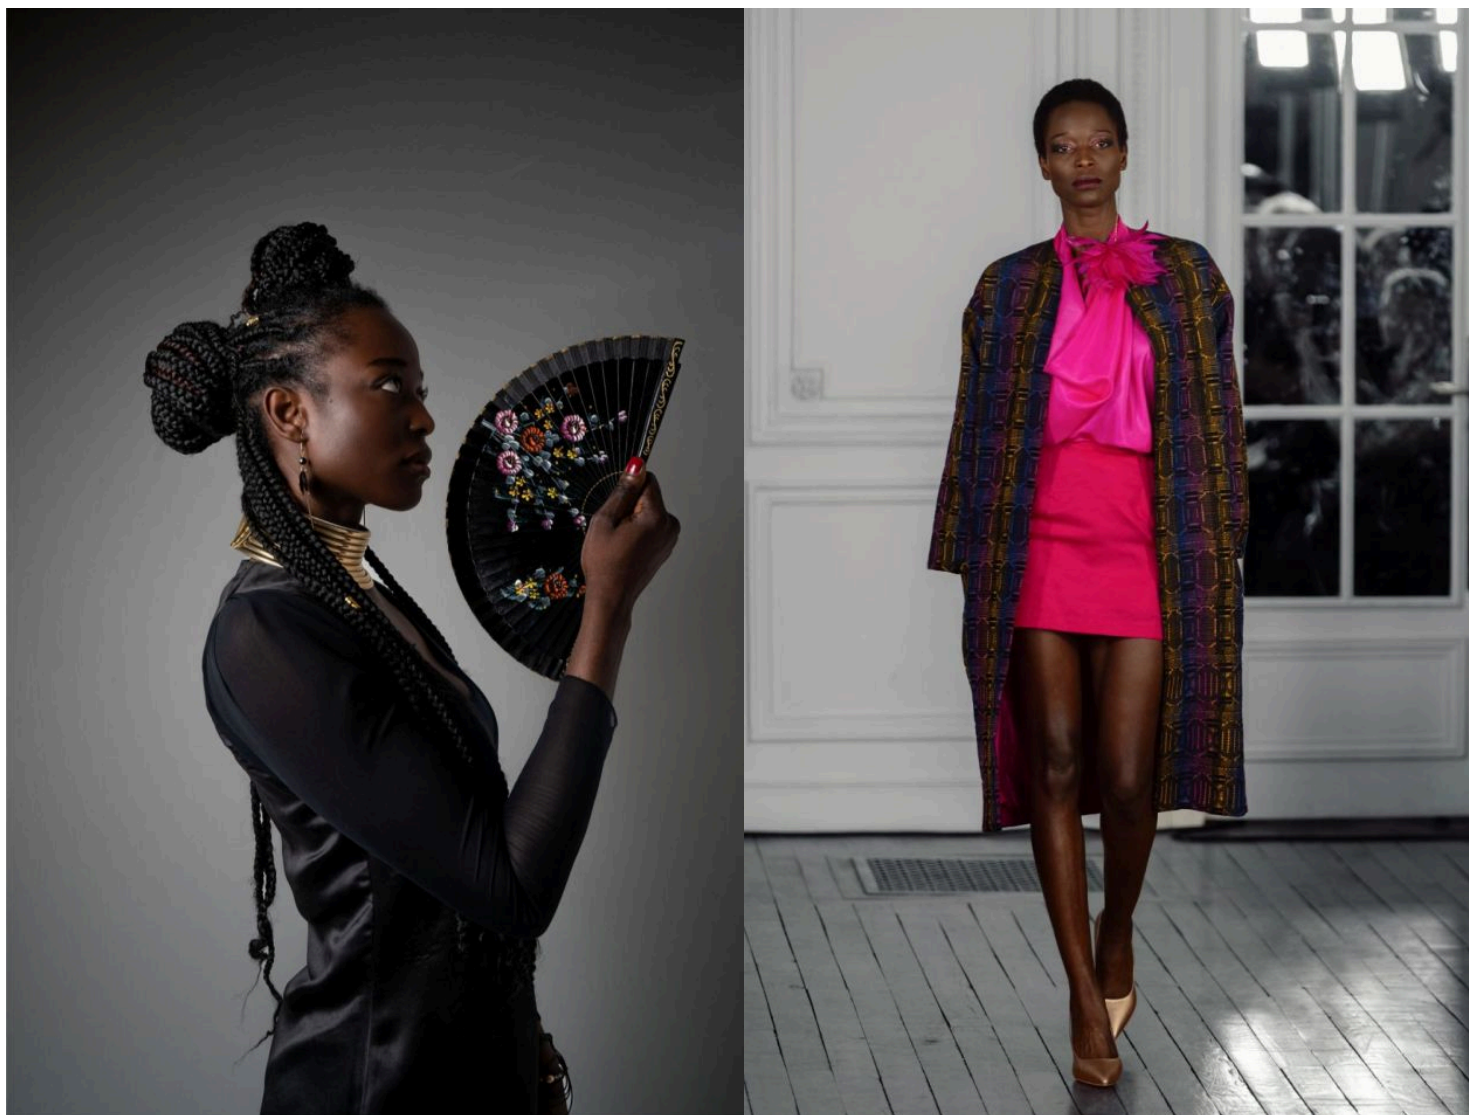

MARIAMA DIEDHIOLI

Height : 5'11.5" / 181 cm | Bust : 32.5" / 83 cm | Waist : 25.5" / 65 cm | Hips : 36.5" / 93 cm | Shoe : 41.0 EU / 7.0 UK | Hair Colour : Black | Eyes : Black

MARIAMA DIEDHIOLI

Height : 5'11.5" / 181 cm | Bust : 32.5" / 83 cm | Waist : 25.5" / 65 cm | Hips : 36.5" / 93 cm | Shoe : 41.0 EU / 7.0 UK | Hair Colour : Black | Eyes : Black

MARIAMA DIEDHIOLI

Height : 5'11.5" / 181 cm | Bust : 32.5" / 83 cm | Waist : 25.5" / 65 cm | Hips : 36.5" / 93 cm | Shoe : 41.0 EU / 7.0 UK | Hair Colour : Black | Eyes : Black