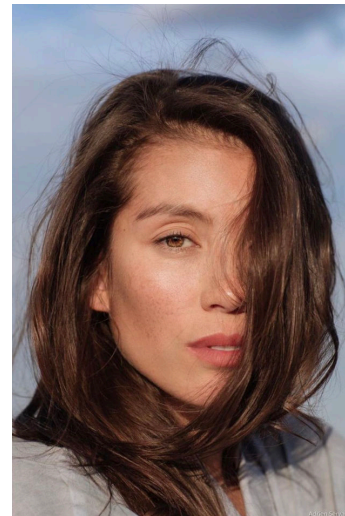

MAEVA MOHA

Height : 5'7.5" / 172 cm | Bust : 34.5" / 88 cm | Waist : 24.5" / 62 cm | Hips : 35.5" / 90 cm | Shoe : 38.0 EU / 5.0 UK | Hair Colour : Brown | Eyes : Green/Brown

MAEVA MOHA

Height : 5'7.5" / 172 cm | Bust : 34.5" / 88 cm | Waist : 24.5" / 62 cm | Hips : 35.5" / 90 cm | Shoe : 38.0 EU / 5.0 UK | Hair Colour : Brown | Eyes : Green/Brown