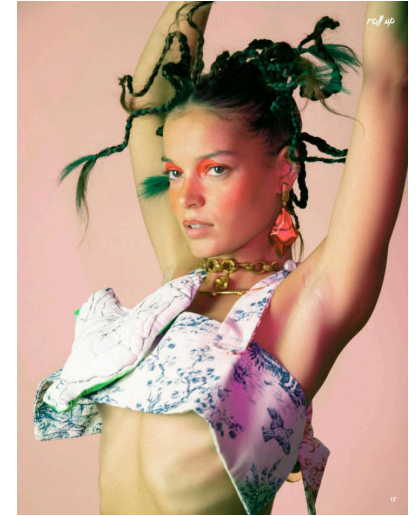

LOISE DO

Height : 5'8" / 173 cm | Bust : 31.5" / 80 cm | Waist : 23" / 58 cm | Hips : 34.5" / 88 cm | Shoe : 39.0 EU / 6.0 UK | Hair Colour : Brown | Eyes : Brown

LOISE DO

Height : 5'8" / 173 cm | Bust : 31.5" / 80 cm | Waist : 23" / 58 cm | Hips : 34.5" / 88 cm | Shoe : 39.0 EU / 6.0 UK | Hair Colour : Brown | Eyes : Brown