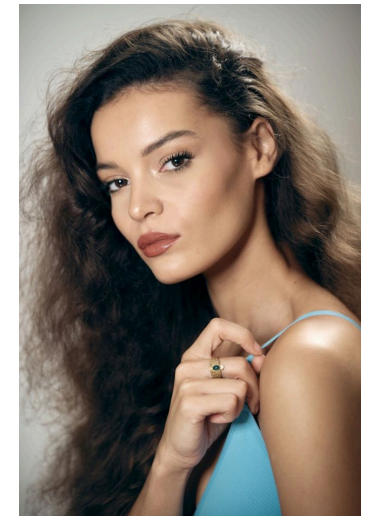

LOISE DO

Height : 5'8" / 173 cm | Bust : 31.5" / 80 cm | Waist : 23" / 58 cm | Hips : 34.5" / 88 cm | Shoe : 39.0 EU / 6.0 UK | Hair Colour : Brown | Eyes : Brown

LOISE DO

Height : 5'8" / 173 cm | Bust : 31.5" / 80 cm | Waist : 23" / 58 cm | Hips : 34.5" / 88 cm | Shoe : 39.0 EU / 6.0 UK | Hair Colour : Brown | Eyes : Brown