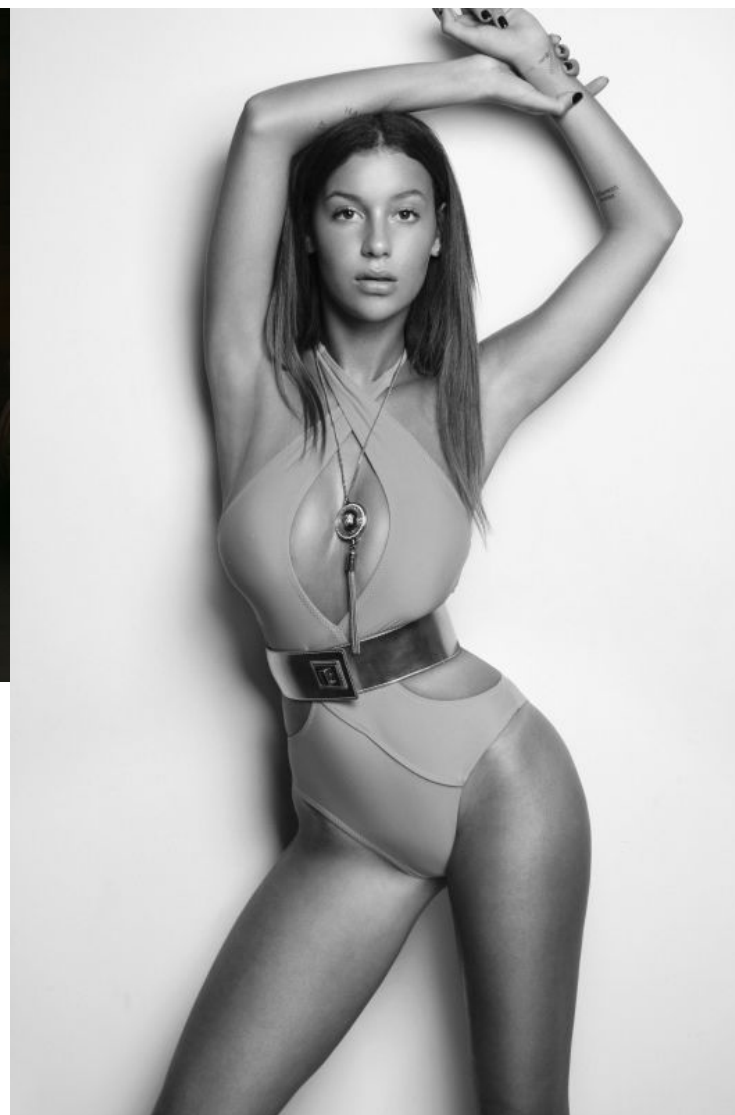

JULIA TROUDART

Height : 5'7.5" / 172 cm | Bust : 33.5" / 85 cm | Shoe : 40.0 EU / 6.5 UK | Hair Colour : Hazel | Eyes : Green/Brown

JULIA TROUDART

Height : 5'7.5" / 172 cm | Bust : 33.5" / 85 cm | Shoe : 40.0 EU / 6.5 UK | Hair Colour : Hazel | Eyes : Green/Brown

JULIA TROUDART

Height : 5'7.5" / 172 cm | Bust : 33.5" / 85 cm | Shoe : 40.0 EU / 6.5 UK | Hair Colour : Hazel | Eyes : Green/Brown