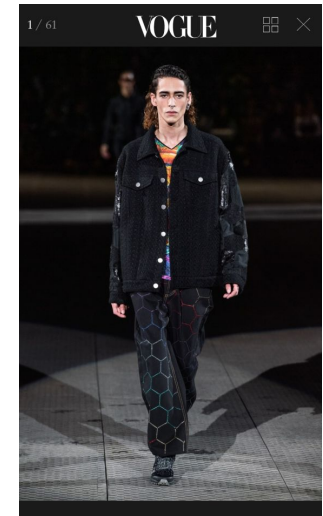

IDRISS BELLOUTI

Height : 6'0.5" / 184 cm | Waist : 27.5" / 70 cm | Chest : 36" / 92 cm | Hips : 34.5" / 87 cm | Shoe : 43.0 EU / 9.0 UK | Hair Colour : Brown | Eyes : Brown

IDRISS BELLOUTI

Height : 6'0.5" / 184 cm | Waist : 27.5" / 70 cm | Chest : 36" / 92 cm | Hips : 34.5" / 87 cm | Shoe : 43.0 EU / 9.0 UK | Hair Colour : Brown | Eyes : Brown