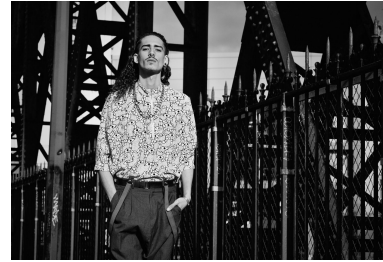

IDRISS BELLOUTI

Height : 6'0.5" / 184 cm | Waist : 27.5" / 70 cm | Chest : 36" / 92 cm | Hips : 34.5" / 87 cm | Shoe : 43.0 EU / 9.0 UK | Hair Colour : Brown | Eyes : Brown