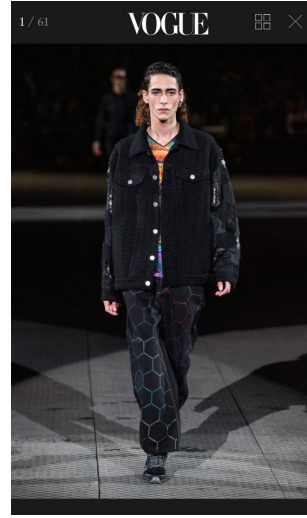

IDRISS BELLOUTI

Height : 6'0.5" / 184 cm | Waist : 27.5" / 70 cm | Chest : 36" / 92 cm | Hips : 34.5" / 87 cm | Shoe : 43.0 EU / 9.0 UK | Hair Colour : Brown | Eyes : Brown

IDRISS BELLOUTI

Height : 6'0.5" / 184 cm | Waist : 27.5" / 70 cm | Chest : 36" / 92 cm | Hips : 34.5" / 87 cm | Shoe : 43.0 EU / 9.0 UK | Hair Colour : Brown | Eyes : Brown

## IDRISS BELLOUTI

Height : 6'0.5" / 184 cm | Waist : 27.5" / 70 cm | Chest : 36" / 92 cm | Hips : 34.5" / 87 cm | Shoe : 43.0 EU / 9.0 UK | Hair Colour : Brown | Eyes : Brown