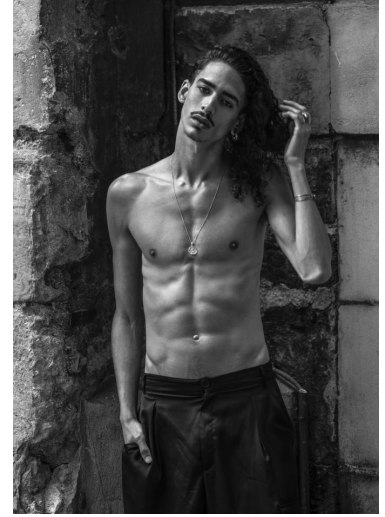

IDRISS BELLOUTI

Height : 6'0.5" / 184 cm | Waist : 27.5" / 70 cm | Chest : 36" / 92 cm | Hips : 34.5" / 87 cm | Shoe : 43.0 EU / 9.0 UK | Hair Colour : Brown | Eyes : Brown

IDRISS BELLOUTI

Height : 6'0.5" / 184 cm | Waist : 27.5" / 70 cm | Chest : 36" / 92 cm | Hips : 34.5" / 87 cm | Shoe : 43.0 EU / 9.0 UK | Hair Colour : Brown | Eyes : Brown

## IDRISS BELLOUTI

Height : 6'0.5" / 184 cm | Waist : 27.5" / 70 cm | Chest : 36" / 92 cm | Hips : 34.5" / 87 cm | Shoe : 43.0 EU / 9.0 UK | Hair Colour : Brown | Eyes : Brown