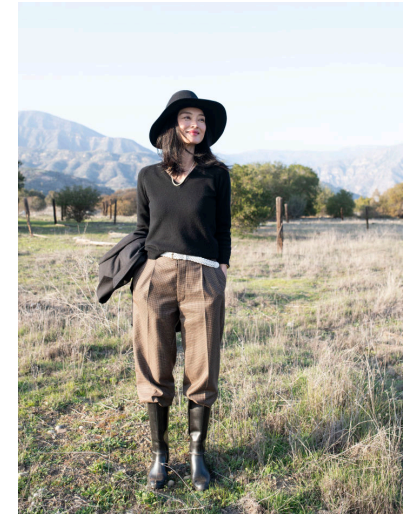

EMIKO HANAWA

Height : 5'8.5" / 174 cm | Bust : 32" / 81 cm | Waist : 25.5" / 65 cm | Hips : 35.5" / 90 cm | Shoe : 39.0 EU / 6.0 UK | Hair Colour : Black | Eyes : Brown

EMIKO HANAWA

Height : 5'8.5" / 174 cm | Bust : 32" / 81 cm | Waist : 25.5" / 65 cm | Hips : 35.5" / 90 cm | Shoe : 39.0 EU / 6.0 UK | Hair Colour : Black | Eyes : Brown

EMIKO HANAWA

Height : 5'8.5" / 174 cm | Bust : 32" / 81 cm | Waist : 25.5" / 65 cm | Hips : 35.5" / 90 cm | Shoe : 39.0 EU / 6.0 UK | Hair Colour : Black | Eyes : Brown