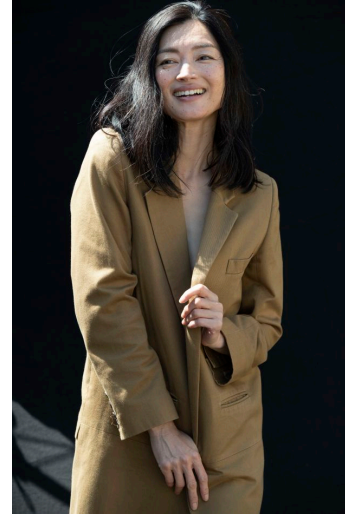

EMIKO HANAWA

Height : 5'8.5" / 174 cm | Bust : 32" / 81 cm | Waist : 25.5" / 65 cm | Hips : 35.5" / 90 cm | Shoe : 39.0 EU / 6.0 UK | Hair Colour : Black | Eyes : Brown

EMIKO HANAWA

Height : 5'8.5" / 174 cm | Bust : 32" / 81 cm | Waist : 25.5" / 65 cm | Hips : 35.5" / 90 cm | Shoe : 39.0 EU / 6.0 UK | Hair Colour : Black | Eyes : Brown

EMIKO HANAWA

Height : 5'8.5" / 174 cm | Bust : 32" / 81 cm | Waist : 25.5" / 65 cm | Hips : 35.5" / 90 cm | Shoe : 39.0 EU / 6.0 UK | Hair Colour : Black | Eyes : Brown