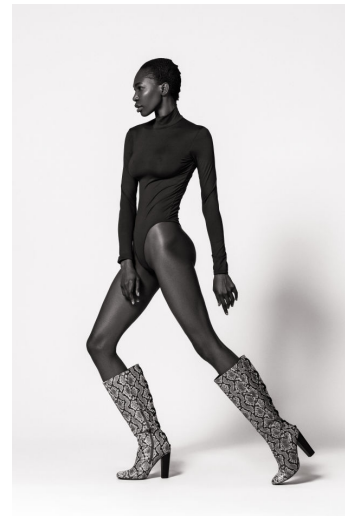

DORINEX MBOUMBA

Height : 5'10" / 178 cm | Bust : 32.5" / 83 cm | Waist : 24.5" / 62 cm | Hips : 34.5" / 88 cm | Shoe : 39.0 EU / 6.0 UK | Hair Colour : Black | Eyes : Black

DORINEX MBOUMBA

Height : 5'10" / 178 cm | Bust : 32.5" / 83 cm | Waist : 24.5" / 62 cm | Hips : 34.5" / 88 cm | Shoe : 39.0 EU / 6.0 UK | Hair Colour : Black | Eyes : Black

DORINEX MBOUMBA

Height : 5'10" / 178 cm | Bust : 32.5" / 83 cm | Waist : 24.5" / 62 cm | Hips : 34.5" / 88 cm | Shoe : 39.0 EU / 6.0 UK | Hair Colour : Black | Eyes : Black