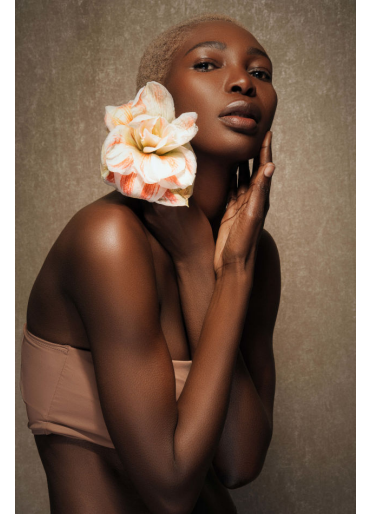

DORINEX MBOUMBA

Height : 5'10" / 178 cm | Bust : 32.5" / 83 cm | Waist : 24.5" / 62 cm | Hips : 34.5" / 88 cm | Shoe : 39.0 EU / 6.0 UK | Hair Colour : Black | Eyes : Black

DORINEX MBOUMBA

Height : 5'10" / 178 cm | Bust : 32.5" / 83 cm | Waist : 24.5" / 62 cm | Hips : 34.5" / 88 cm | Shoe : 39.0 EU / 6.0 UK | Hair Colour : Black | Eyes : Black

DORINEX MBOUMBA

Height : 5'10" / 178 cm | Bust : 32.5" / 83 cm | Waist : 24.5" / 62 cm | Hips : 34.5" / 88 cm | Shoe : 39.0 EU / 6.0 UK | Hair Colour : Black | Eyes : Black