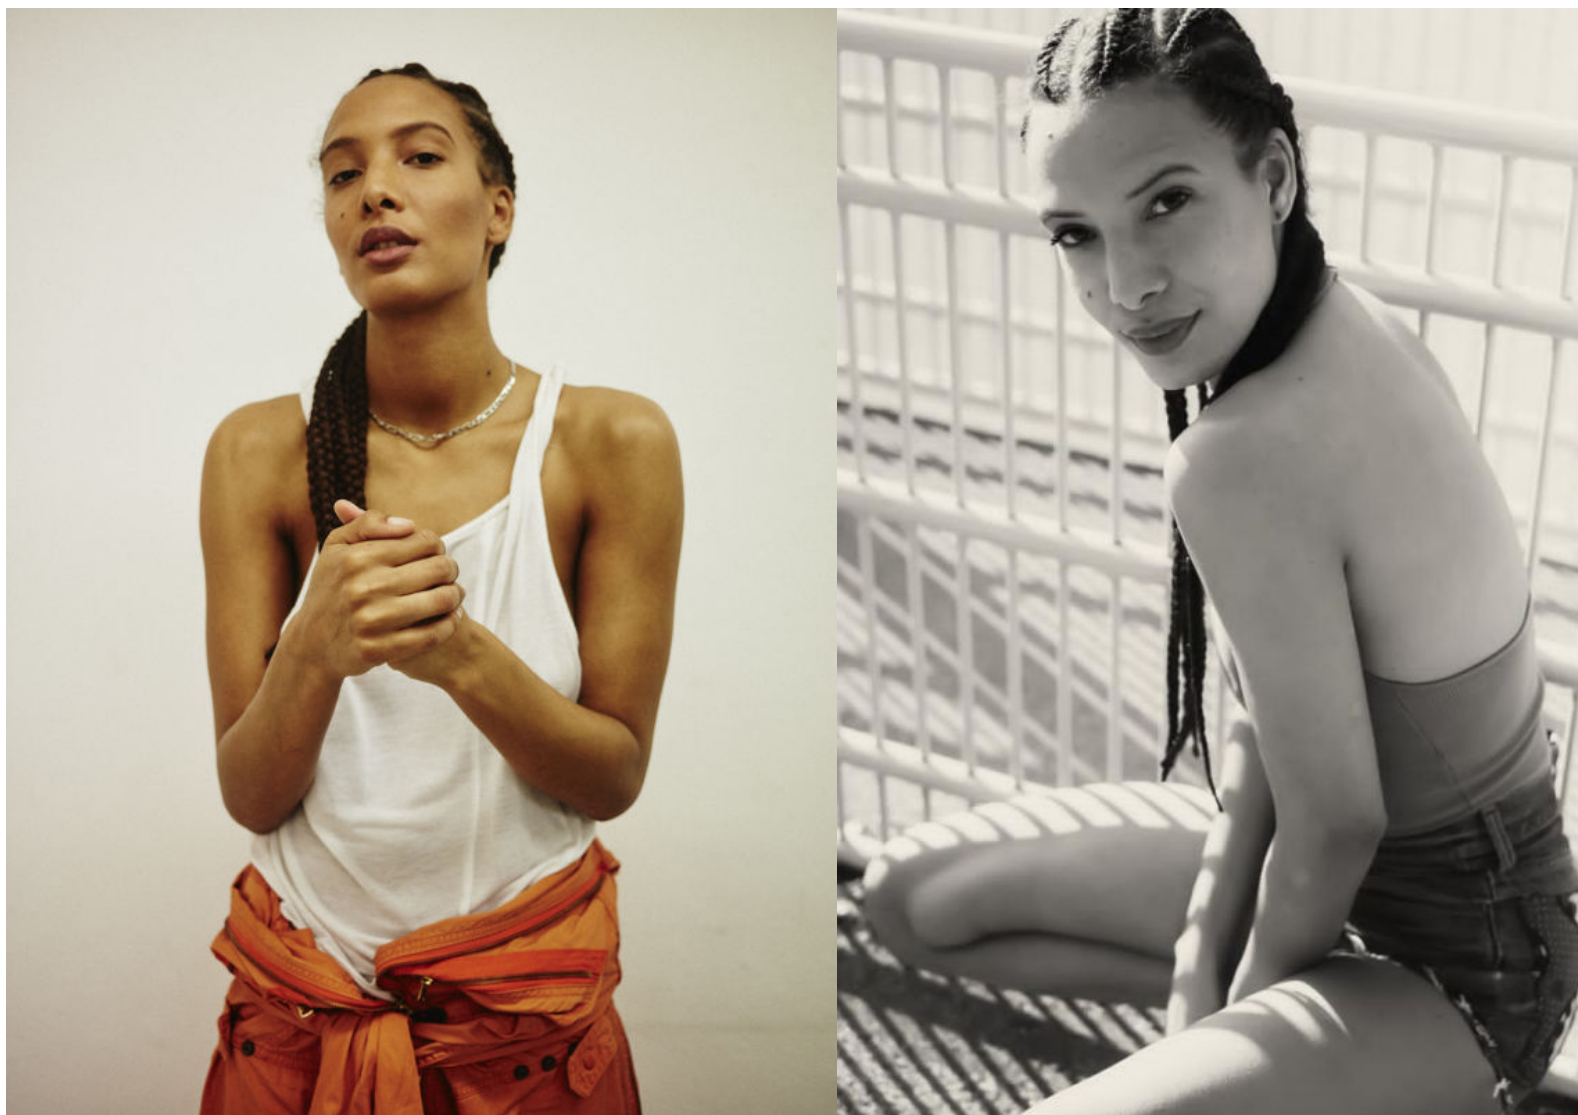

DJINDA KANE

Height : 5'11" / 180 cm | Bust : 32.5" / 83 cm | Waist : 24.5" / 62 cm | Hips : 36" / 92 cm | Shoe : 41.5 EU / 7.5 UK | Hair Colour : Brown | Eyes : Brown