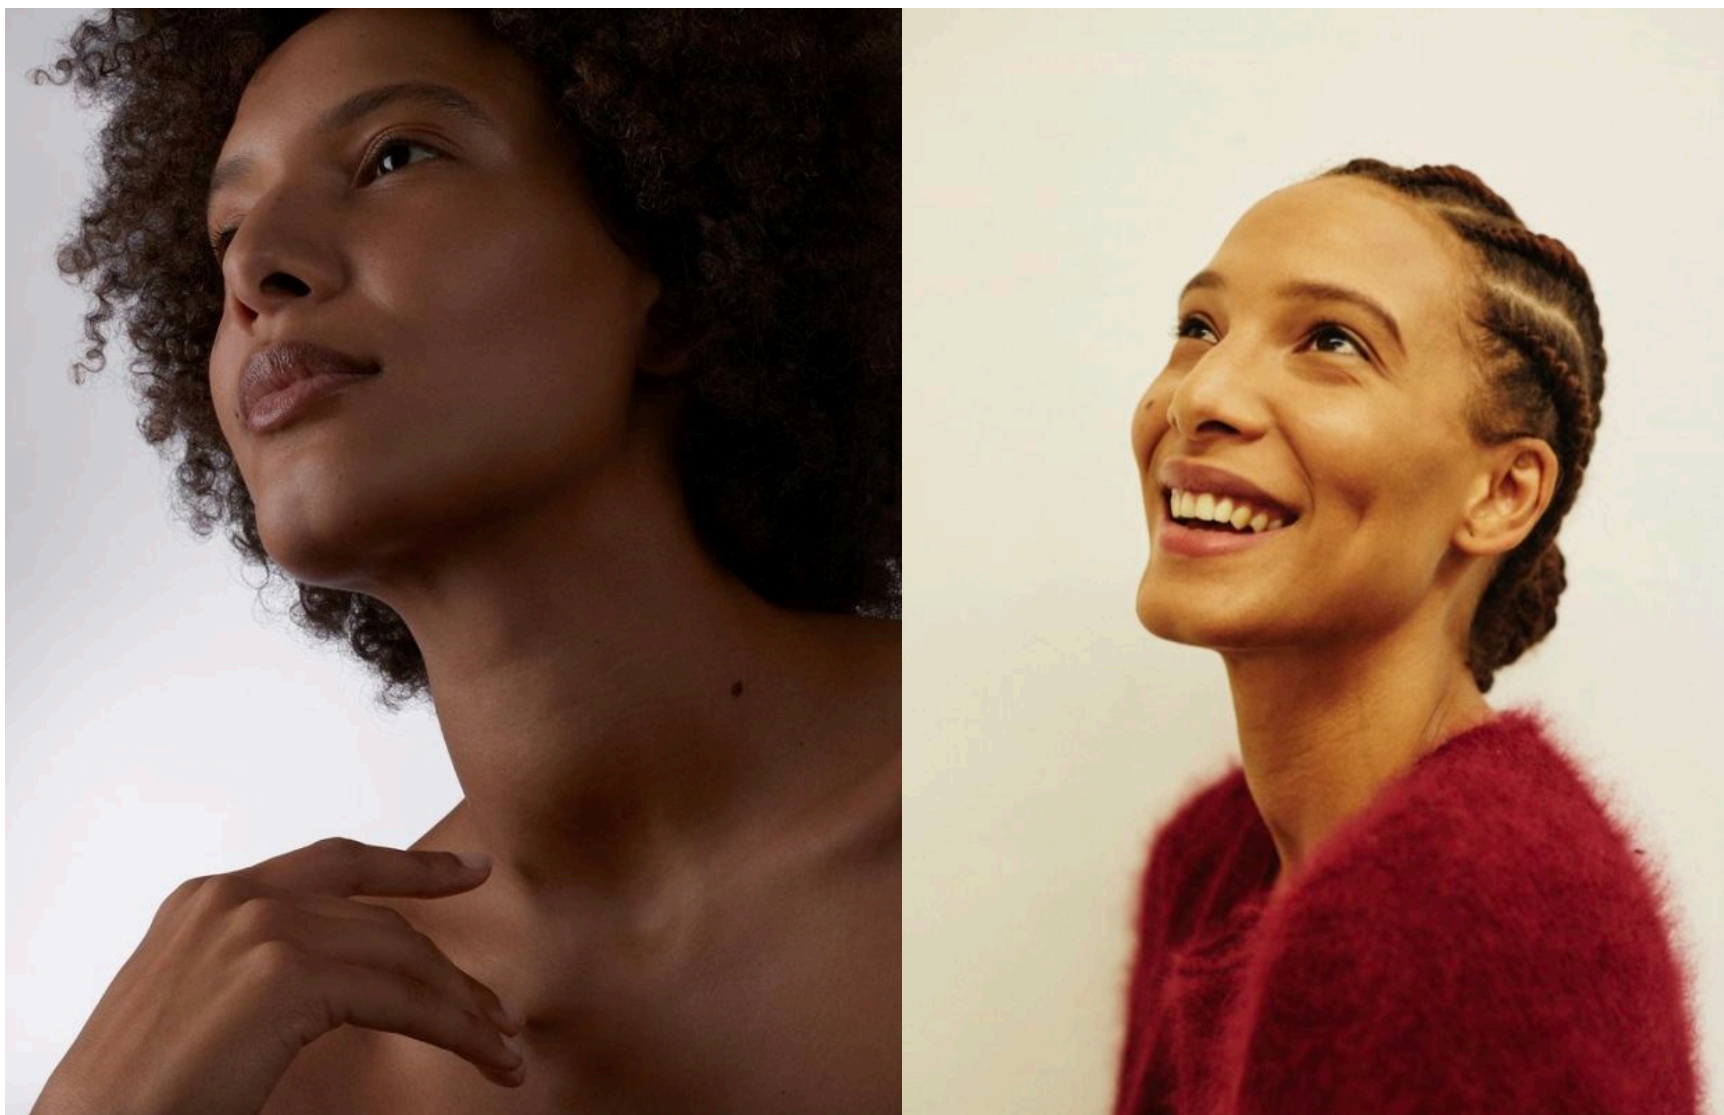

DJINDA KANE

Height : 5'11" / 180 cm | Bust : 32.5" / 83 cm | Waist : 24.5" / 62 cm | Hips : 36" / 92 cm | Shoe : 41.5 EU / 7.5 UK | Hair Colour : Brown | Eyes : Brown