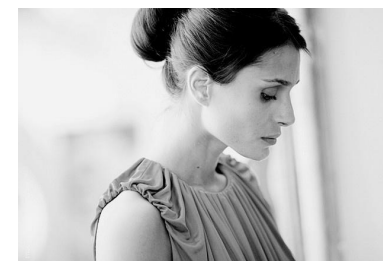

DIANE ROBERT

Height : 5'9" / 175 cm | Bust : 35.5" / 90 cm | Shoe : 41.0 EU / 7.0 UK | Hair Colour : Light Brown | Eyes : Brown

DIANE ROBERT

Height : 5'9" / 175 cm | Bust : 35.5" / 90 cm | Shoe : 41.0 EU / 7.0 UK | Hair Colour : Light Brown | Eyes : Brown

DIANE ROBERT

Height : 5'9" / 175 cm | Bust : 35.5" / 90 cm | Shoe : 41.0 EU / 7.0 UK | Hair Colour : Light Brown | Eyes : Brown