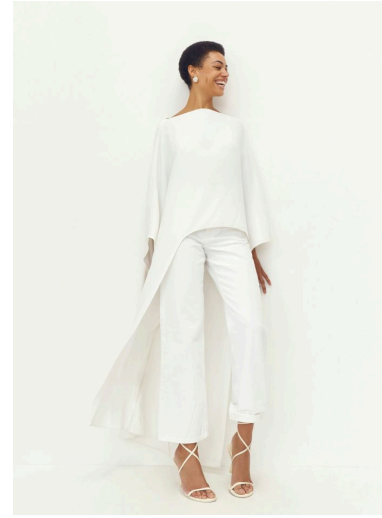

DEBORAH WHARTON

Height : 5'8" / 173 cm | Bust : 30" / 76 cm | Waist : 25" / 63 cm | Hips : 35" / 89 cm | Shoe : 40.0 EU / 6.5 UK | Hair Colour : Dark Brown | Eyes : Brown

DEBORAH WHARTON

Height : 5'8" / 173 cm | Bust : 30" / 76 cm | Waist : 25" / 63 cm | Hips : 35" / 89 cm | Shoe : 40.0 EU / 6.5 UK | Hair Colour : Dark Brown | Eyes : Brown

DEBORAH WHARTON

Height : 5'8" / 173 cm | Bust : 30" / 76 cm | Waist : 25" / 63 cm | Hips : 35" / 89 cm | Shoe : 40.0 EU / 6.5 UK | Hair Colour : Dark Brown | Eyes : Brown