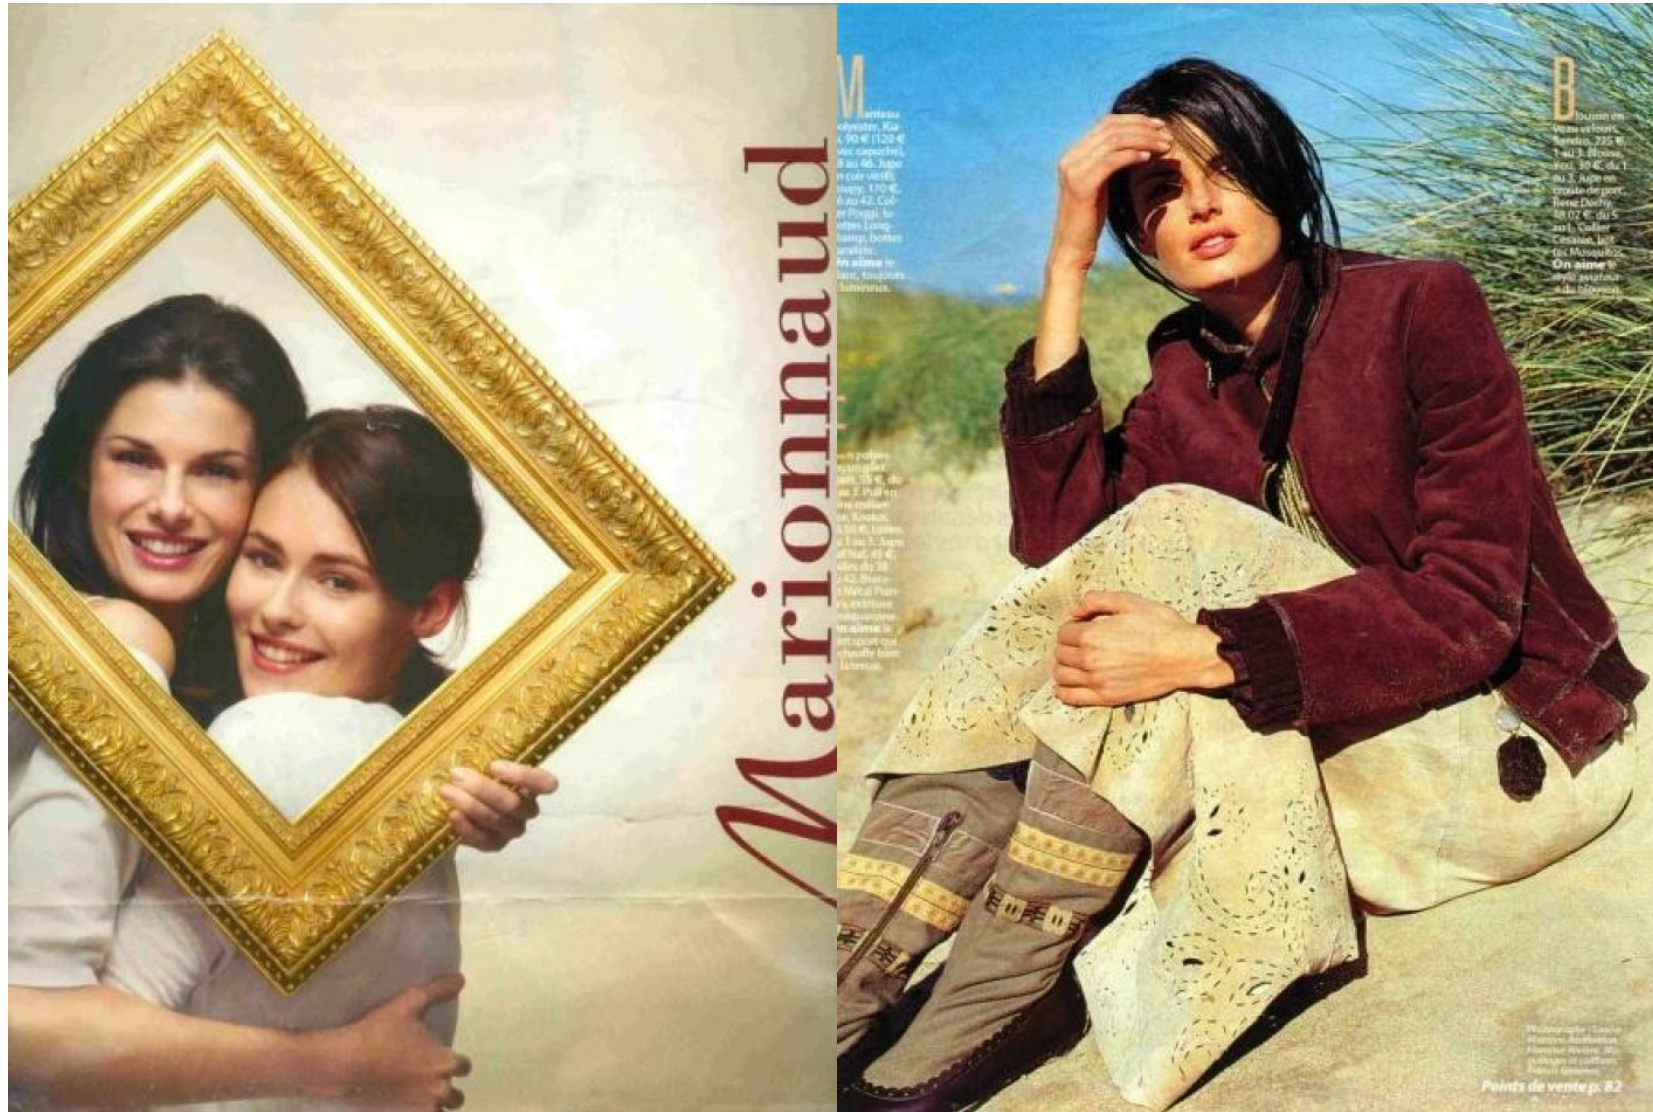

CHRISTINE CARNAUD

Height : 5'8" / 173 cm | Bust : 33.5" / 85 cm | Waist : 23" / 59 cm | Hips : 35" / 89 cm | Shoe : 39.0 EU / 6.0 UK | Hair Colour : Ash | Eyes : Light Brown

CHRISTINE CARNAUD

Height : 5'8" / 173 cm | Bust : 33.5" / 85 cm | Waist : 23" / 59 cm | Hips : 35" / 89 cm | Shoe : 39.0 EU / 6.0 UK | Hair Colour : Ash | Eyes : Light Brown