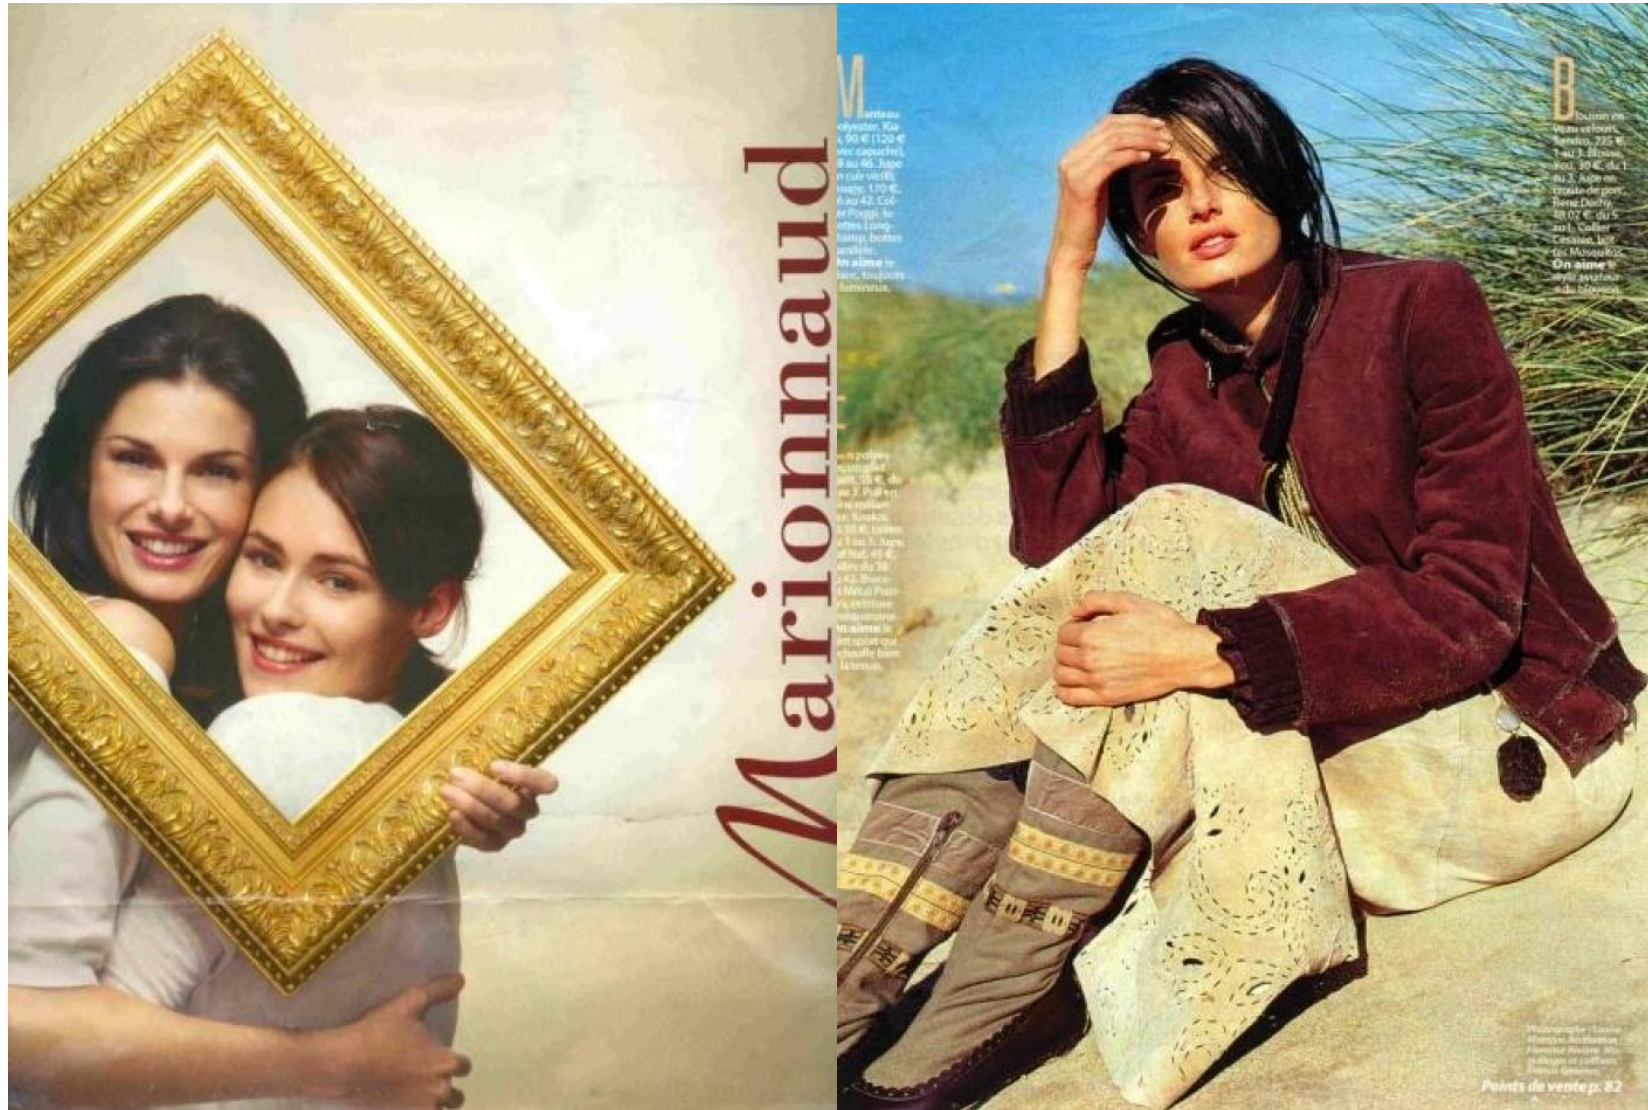

CHRISTINE CARNAUD

Height : 5'8" / 173 cm | Bust : 33.5" / 85 cm | Waist : 23" / 59 cm | Hips : 35" / 89 cm | Shoe : 39.0 EU / 6.0 UK | Hair Colour : Ash | Eyes : Light Brown

CHRISTINE CARNAUD

Height : 5'8" / 173 cm | Bust : 33.5" / 85 cm | Waist : 23" / 59 cm | Hips : 35" / 89 cm | Shoe : 39.0 EU / 6.0 UK | Hair Colour : Ash | Eyes : Light Brown