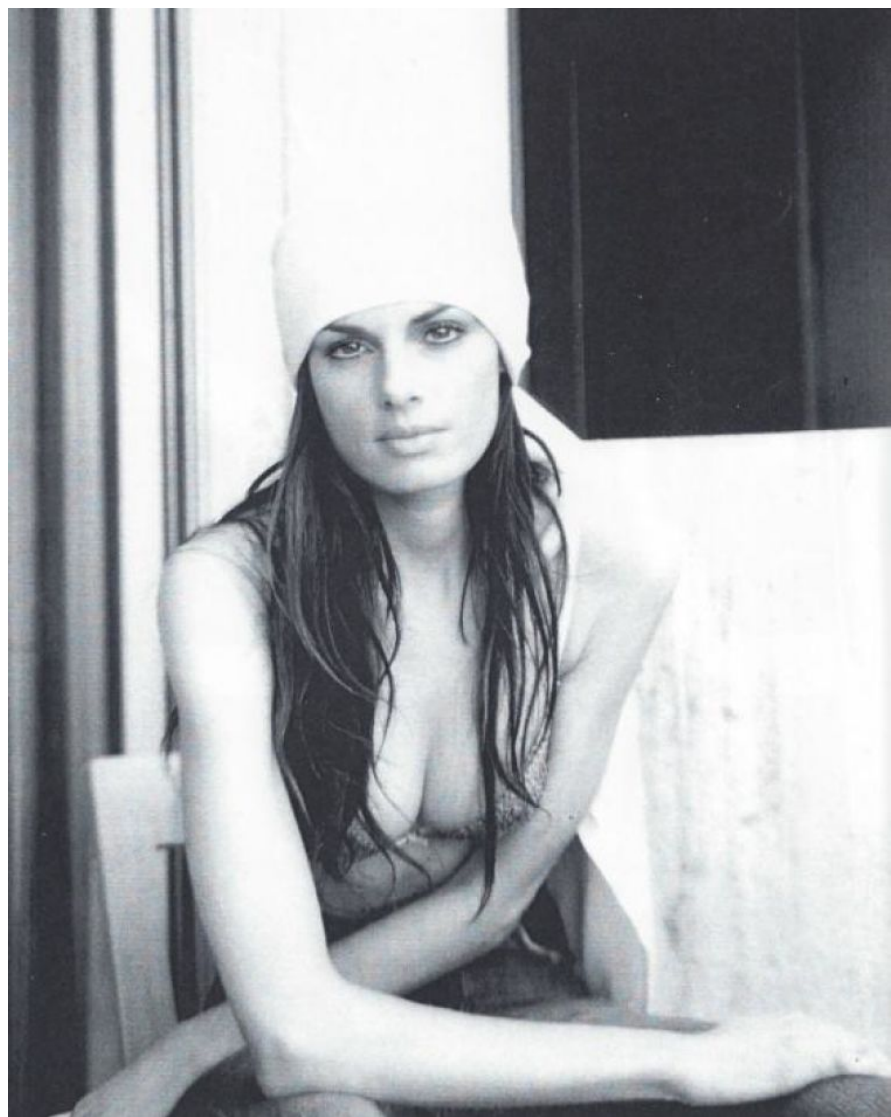

CHRISTINE CARNAUD

Height : 5'8" / 173 cm | Bust : 33.5" / 85 cm | Waist : 23" / 59 cm | Hips : 35" / 89 cm | Shoe : 39.0 EU / 6.0 UK | Hair Colour : Ash | Eyes : Light Brown

CHRISTINE CARNAUD

Height : 5'8" / 173 cm | Bust : 33.5" / 85 cm | Waist : 23" / 59 cm | Hips : 35" / 89 cm | Shoe : 39.0 EU / 6.0 UK | Hair Colour : Ash | Eyes : Light Brown