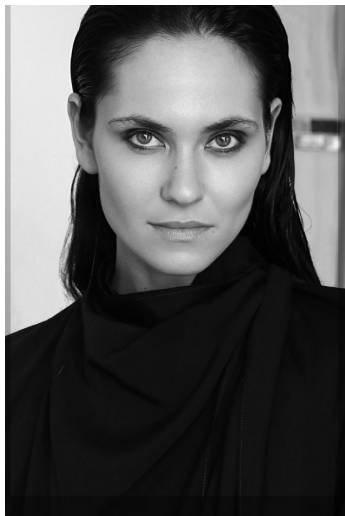

ANNA VOLOKHOVICH

Height : 5'10" / 178 cm | Bust : 32.5" / 82 cm | Waist : 25" / 63 cm | Hips : 36" / 92 cm | Shoe : 40.0 EU / 6.5 UK | Hair Colour : Brown | Eyes : Green/Brown

ANNA VOLOKHOVICH

Height : 5'10" / 178 cm | Bust : 32.5" / 82 cm | Waist : 25" / 63 cm | Hips : 36" / 92 cm | Shoe : 40.0 EU / 6.5 UK | Hair Colour : Brown | Eyes : Green/Brown