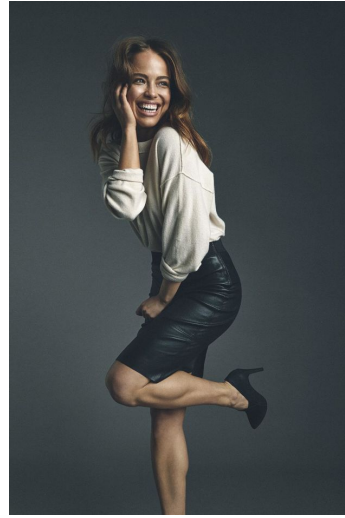

ANA CAROLINA JORGE

Height : 5'8.5" / 174 cm | Bust : 33" / 84 cm | Waist : 23.5" / 60 cm | Hips : 37.5" / 95 cm | Shoe : 39.0 EU / 6.0 UK | Hair Colour : Dark Brown | Eyes : Green/Brown

ANA CAROLINA JORGE

Height : 5'8.5" / 174 cm | Bust : 33" / 84 cm | Waist : 23.5" / 60 cm | Hips : 37.5" / 95 cm | Shoe : 39.0 EU / 6.0 UK | Hair Colour : Dark Brown | Eyes : Green/Brown