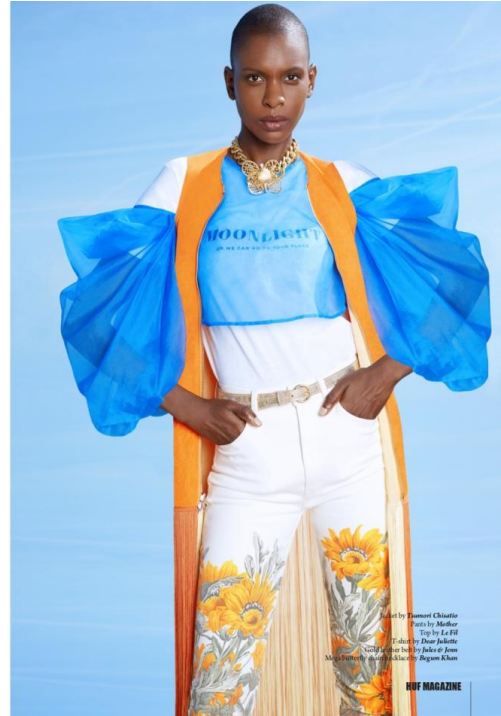

TROPICAL VISIONS

BETWEEN LIGHT AND SHADOWS

Photography by **CHRISMA LAN**
Visual concept by **TUAN FAIKO**
Styling by **CHRISTELLE SANTA-BARBARA**
Makeup and manicure by **COLINE ROUSSEL** using NARS, and Laura Mercier
Hair by **GAELE BERTOLETTI**
Photographer's assistant - **BENJAMIN TORRES AGÜERO** and **VINCENT LOOTENS**
Stylist's assistants - **LEA CLEMET** @ Salome Borel
Production and post-production by **CL PRODUCTION**
Model : **AMBRE** @ Studio Paris Management
Special thanks to Veronique Beauvais-Crefoeur, and
Stéphane Thouron at the Majestic Hotel, Paris

www.hufmagazine.com

AMBRE CAMARA

Height : 5'11.5" / 181 cm | Bust : 32.5" / 83 cm | Waist : 25" / 64 cm | Hips : 35.5" / 90 cm | Shoe : 41.0 EU / 7.0 UK | Hair Colour : Black | Eyes : Brown