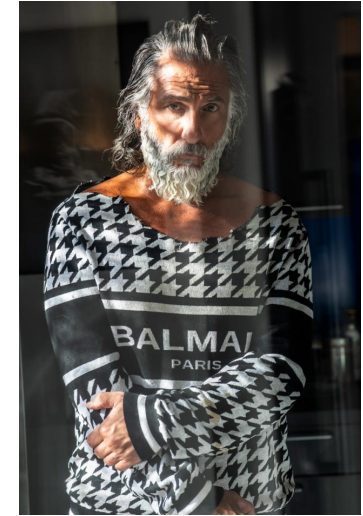

ZEUS

Height : 6'2" / 188 cm | Waist : 36" / 92 cm | Chest : 41.5" / 105 cm | Hips : 41.5" / 106 cm | Shoe : 44.0 EU / 9.5 UK | Hair Colour : Salt and Pepper | Eyes : Green/Brown

ZEUS

Height : 6'2" / 188 cm | Waist : 36" / 92 cm | Chest : 41.5" / 105 cm | Hips : 41.5" / 106 cm | Shoe : 44.0 EU / 9.5 UK | Hair Colour : Salt and Pepper | Eyes : Green/Brown

ZEUS

Height : 6'2" / 188 cm | Waist : 36" / 92 cm | Chest : 41.5" / 105 cm | Hips : 41.5" / 106 cm | Shoe : 44.0 EU / 9.5 UK | Hair Colour : Salt and Pepper | Eyes : Green/Brown