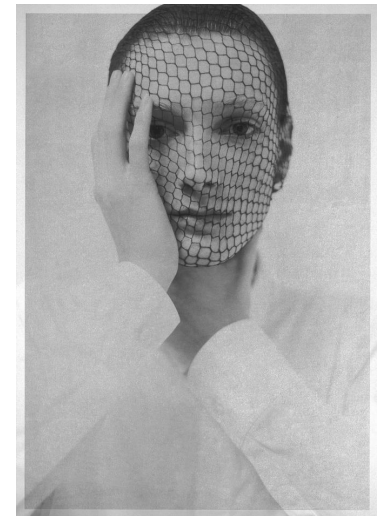

THEO BIANCONI

Height : 6'2" / 188 cm | Waist : 28" / 71 cm | Chest : 32.5" / 82 cm | Hips : 33.5" / 85 cm | Shoe : 42.0 EU / 8.0 UK | Hair Colour : Chestnut | Eyes : Green

THEO BIANCONI

Height : 6'2" / 188 cm | Waist : 28" / 71 cm | Chest : 32.5" / 82 cm | Hips : 33.5" / 85 cm | Shoe : 42.0 EU / 8.0 UK | Hair Colour : Chestnut | Eyes : Green

THEO BIANCONI

Height : 6'2" / 188 cm | Waist : 28" / 71 cm | Chest : 32.5" / 82 cm | Hips : 33.5" / 85 cm | Shoe : 42.0 EU / 8.0 UK | Hair Colour : Chestnut | Eyes : Green