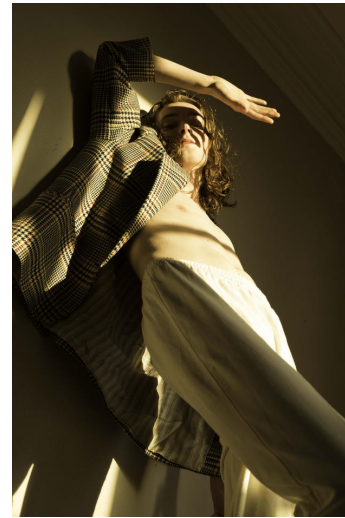

THEO BIANCONI

Height : 6'2" / 188 cm | Waist : 28" / 71 cm | Chest : 32.5" / 82 cm | Hips : 33.5" / 85 cm | Shoe : 42.0 EU / 8.0 UK | Hair Colour : Chestnut | Eyes : Green

THEO BIANCONI

Height : 6'2" / 188 cm | Waist : 28" / 71 cm | Chest : 32.5" / 82 cm | Hips : 33.5" / 85 cm | Shoe : 42.0 EU / 8.0 UK | Hair Colour : Chestnut | Eyes : Green

THEO BIANCONI

Height : 6'2" / 188 cm | Waist : 28" / 71 cm | Chest : 32.5" / 82 cm | Hips : 33.5" / 85 cm | Shoe : 42.0 EU / 8.0 UK | Hair Colour : Chestnut | Eyes : Green