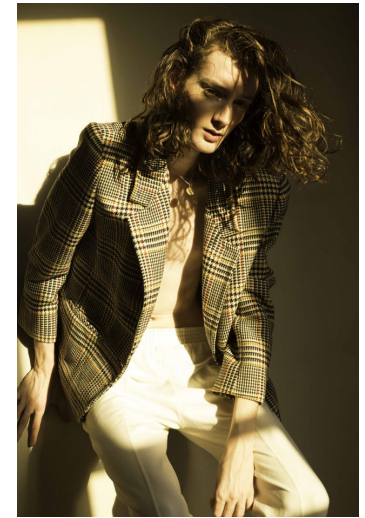

THEO BIANCONI

Height : 6'2" / 188 cm | Waist : 28" / 71 cm | Chest : 32.5" / 82 cm | Hips : 33.5" / 85 cm | Shoe : 42.0 EU / 8.0 UK | Hair Colour : Chestnut | Eyes : Green

THEO BIANCONI

Height : 6'2" / 188 cm | Waist : 28" / 71 cm | Chest : 32.5" / 82 cm | Hips : 33.5" / 85 cm | Shoe : 42.0 EU / 8.0 UK | Hair Colour : Chestnut | Eyes : Green

THEO BIANCONI

Height : 6'2" / 188 cm | Waist : 28" / 71 cm | Chest : 32.5" / 82 cm | Hips : 33.5" / 85 cm | Shoe : 42.0 EU / 8.0 UK | Hair Colour : Chestnut | Eyes : Green