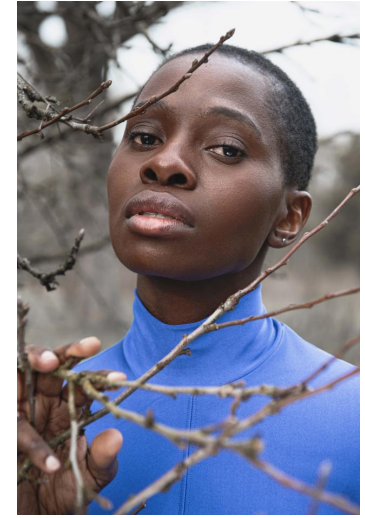

STELLA KOUMBA

Height : 5'11" / 180 cm | Bust : 30.5" / 77 cm | Waist : 23.5" / 60 cm | Hips : 34.5" / 88 cm | Shoe : 40.0 EU / 6.5 UK | Hair Colour : Black | Eyes : Black

STELLA KOUMBA

Height : 5'11" / 180 cm | Bust : 30.5" / 77 cm | Waist : 23.5" / 60 cm | Hips : 34.5" / 88 cm | Shoe : 40.0 EU / 6.5 UK | Hair Colour : Black | Eyes : Black