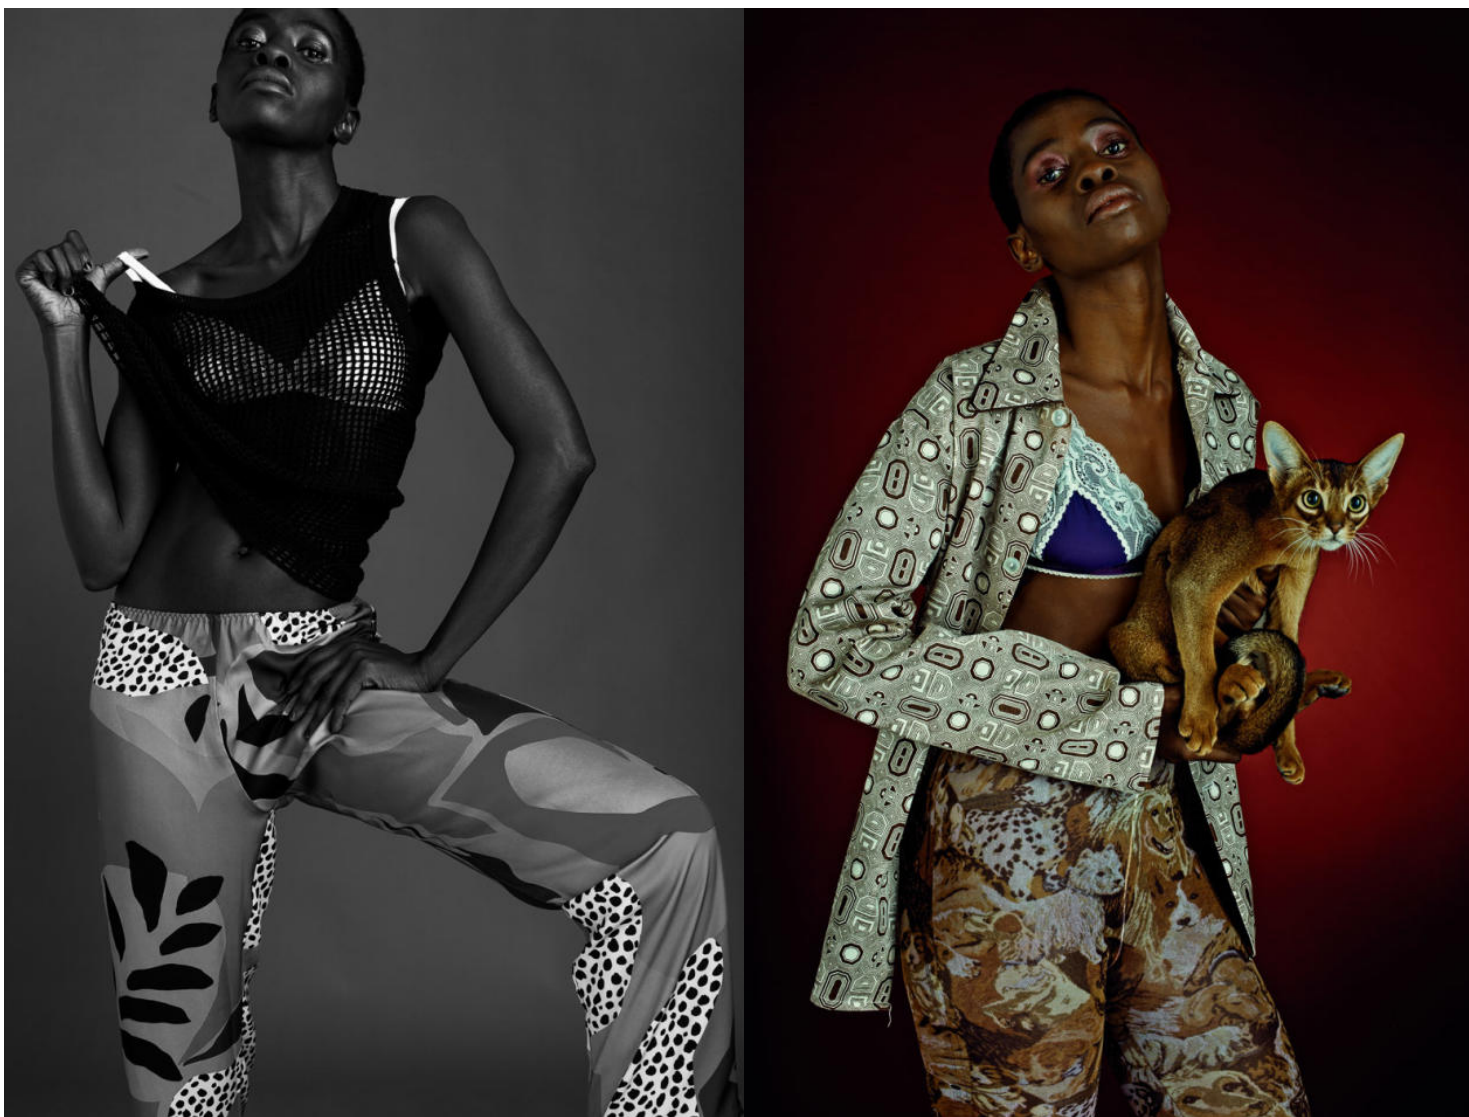

STELLA KOUMBA

Height : 5'11" / 180 cm | Bust : 30.5" / 77 cm | Waist : 23.5" / 60 cm | Hips : 34.5" / 88 cm | Shoe : 40.0 EU / 6.5 UK | Hair Colour : Black | Eyes : Black

STELLA KOUMBA

Height : 5'11" / 180 cm | Bust : 30.5" / 77 cm | Waist : 23.5" / 60 cm | Hips : 34.5" / 88 cm | Shoe : 40.0 EU / 6.5 UK | Hair Colour : Black | Eyes : Black

STELLA KOUNBA

Height : 5'11" / 180 cm | Bust : 30.5" / 77 cm | Waist : 23.5" / 60 cm | Hips : 34.5" / 88 cm | Shoe : 40.0 EU / 6.5 UK | Hair Colour : Black | Eyes : Black

STELLA KOUNBA

Height : 5'11" / 180 cm | Bust : 30.5" / 77 cm | Waist : 23.5" / 60 cm | Hips : 34.5" / 88 cm | Shoe : 40.0 EU / 6.5 UK | Hair Colour : Black | Eyes : Black

STELLA KOUMBA

Height : 5'11" / 180 cm | Bust : 30.5" / 77 cm | Waist : 23.5" / 60 cm | Hips : 34.5" / 88 cm | Shoe : 40.0 EU / 6.5 UK | Hair Colour : Black | Eyes : Black