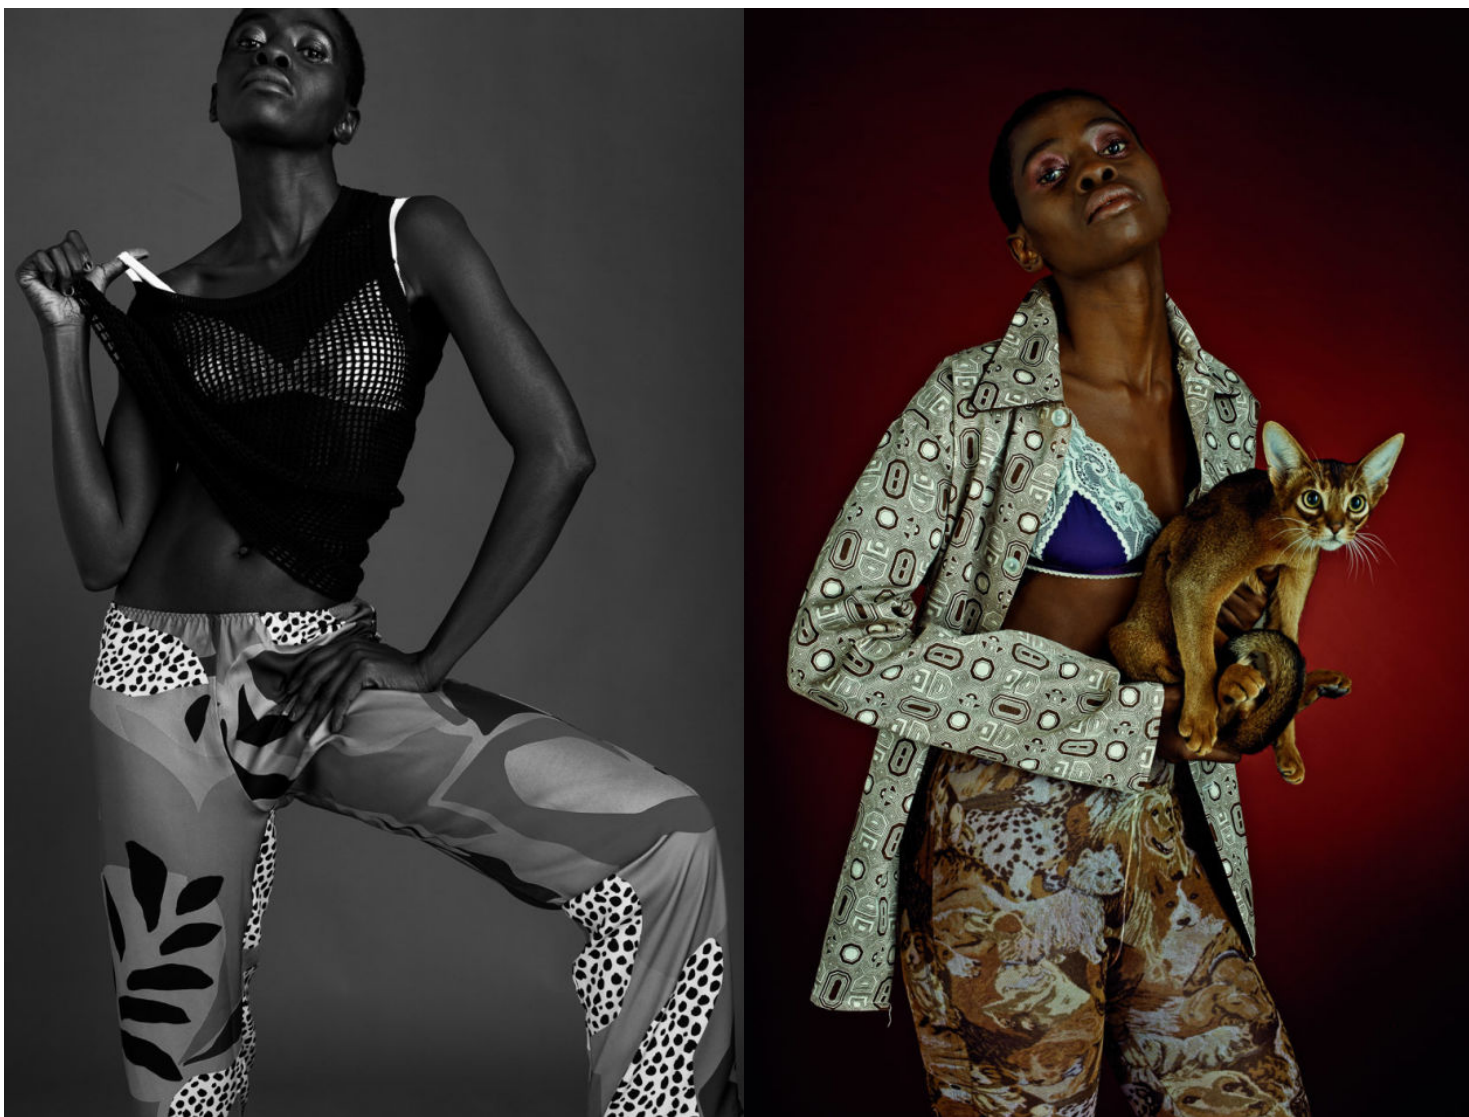

STELLA KOUMBA

Height : 5'11" / 180 cm | Bust : 30.5" / 77 cm | Waist : 23.5" / 60 cm | Hips : 34.5" / 88 cm | Shoe : 40.0 EU / 6.5 UK | Hair Colour : Black | Eyes : Black

STELLA KOUMBA

Height : 5'11" / 180 cm | Bust : 30.5" / 77 cm | Waist : 23.5" / 60 cm | Hips : 34.5" / 88 cm | Shoe : 40.0 EU / 6.5 UK | Hair Colour : Black | Eyes : Black

STELLA KOUNBA

Height : 5'11" / 180 cm | Bust : 30.5" / 77 cm | Waist : 23.5" / 60 cm | Hips : 34.5" / 88 cm | Shoe : 40.0 EU / 6.5 UK | Hair Colour : Black | Eyes : Black

STELLA KOUMBA

Height : 5'11" / 180 cm | Bust : 30.5" / 77 cm | Waist : 23.5" / 60 cm | Hips : 34.5" / 88 cm | Shoe : 40.0 EU / 6.5 UK | Hair Colour : Black | Eyes : Black

STELLA KOUMBA

Height : 5'11" / 180 cm | Bust : 30.5" / 77 cm | Waist : 23.5" / 60 cm | Hips : 34.5" / 88 cm | Shoe : 40.0 EU / 6.5 UK | Hair Colour : Black | Eyes : Black