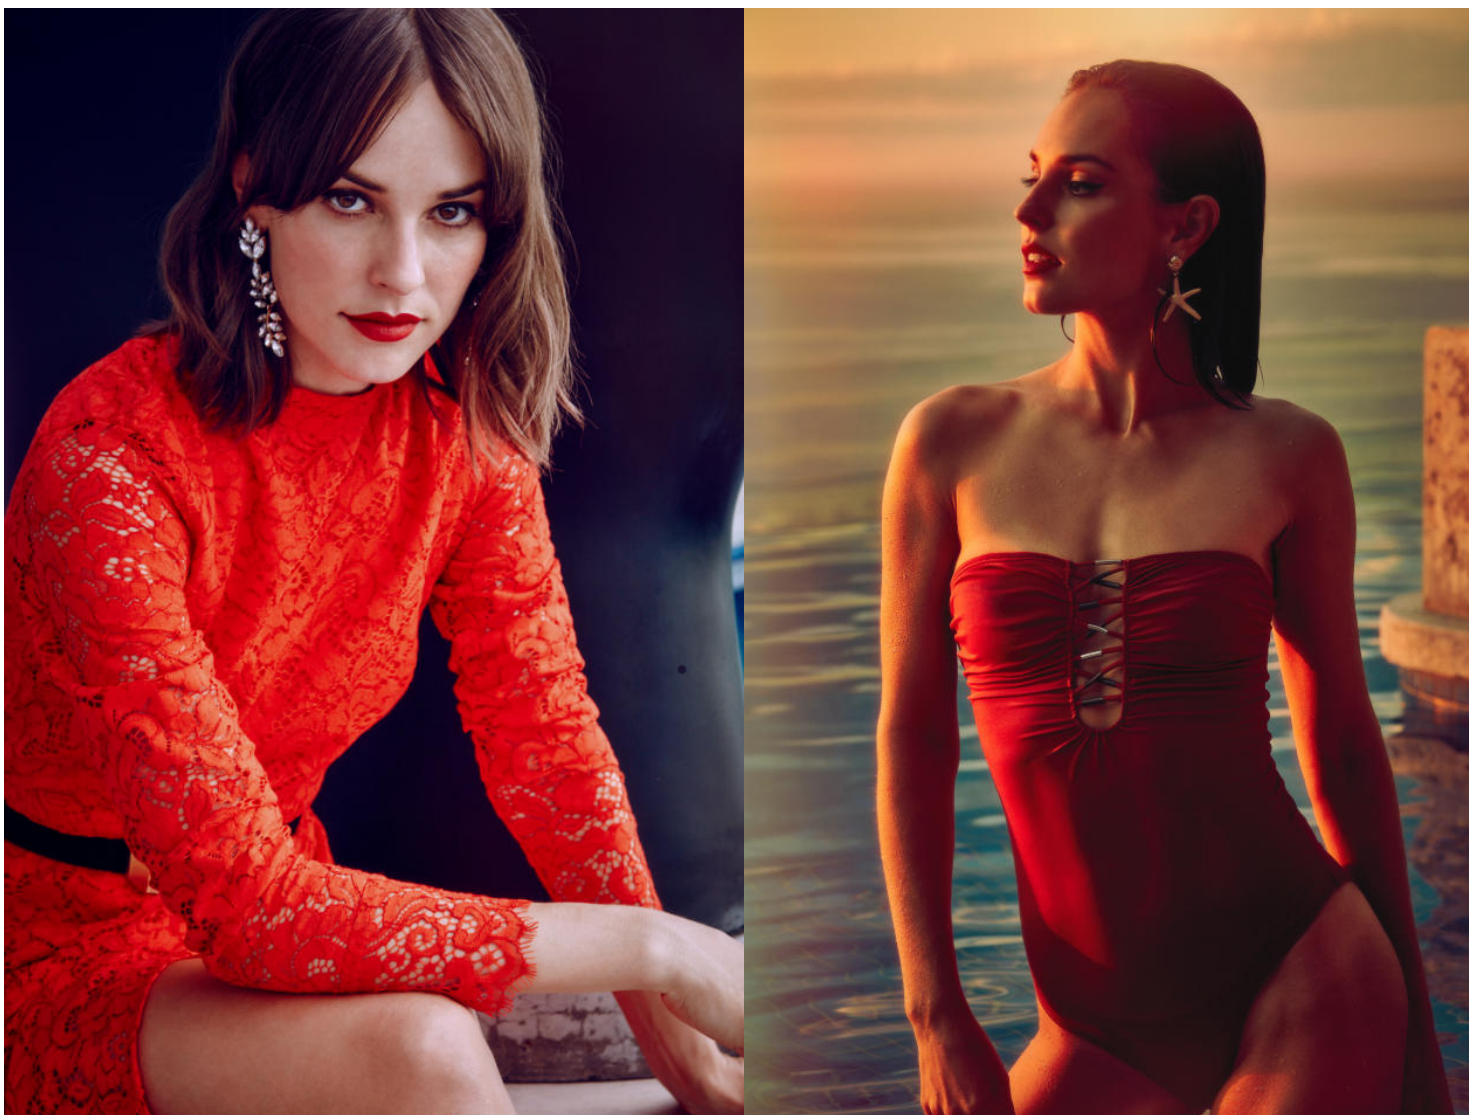

SIMONA SIMKOVA

Height : 5'9" / 175 cm | Bust : 33" / 84 cm | Waist : 25.5" / 65 cm | Hips : 36" / 91 cm | Shoe : 39.0 EU / 6.0 UK | Hair Colour : Brown | Eyes : Light Brown

SIMONA SIMKOVA

Height : 5'9" / 175 cm | Bust : 33" / 84 cm | Waist : 25.5" / 65 cm | Hips : 36" / 91 cm | Shoe : 39.0 EU / 6.0 UK | Hair Colour : Brown | Eyes : Light Brown