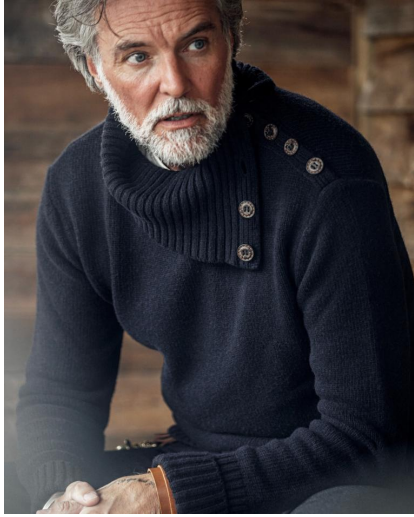

SIDNEY JAMES

Height : 6'2" / 188 cm | Waist : 32" / 81 cm | Chest : 40" / 102 cm | Shoe : 43.0 EU / 9.0 UK | Hair Colour : Silver | Eyes : Blue

SIDNEY JAMES

Height : 6'2" / 188 cm | Waist : 32" / 81 cm | Chest : 40" / 102 cm | Shoe : 43.0 EU / 9.0 UK | Hair Colour : Silver | Eyes : Blue