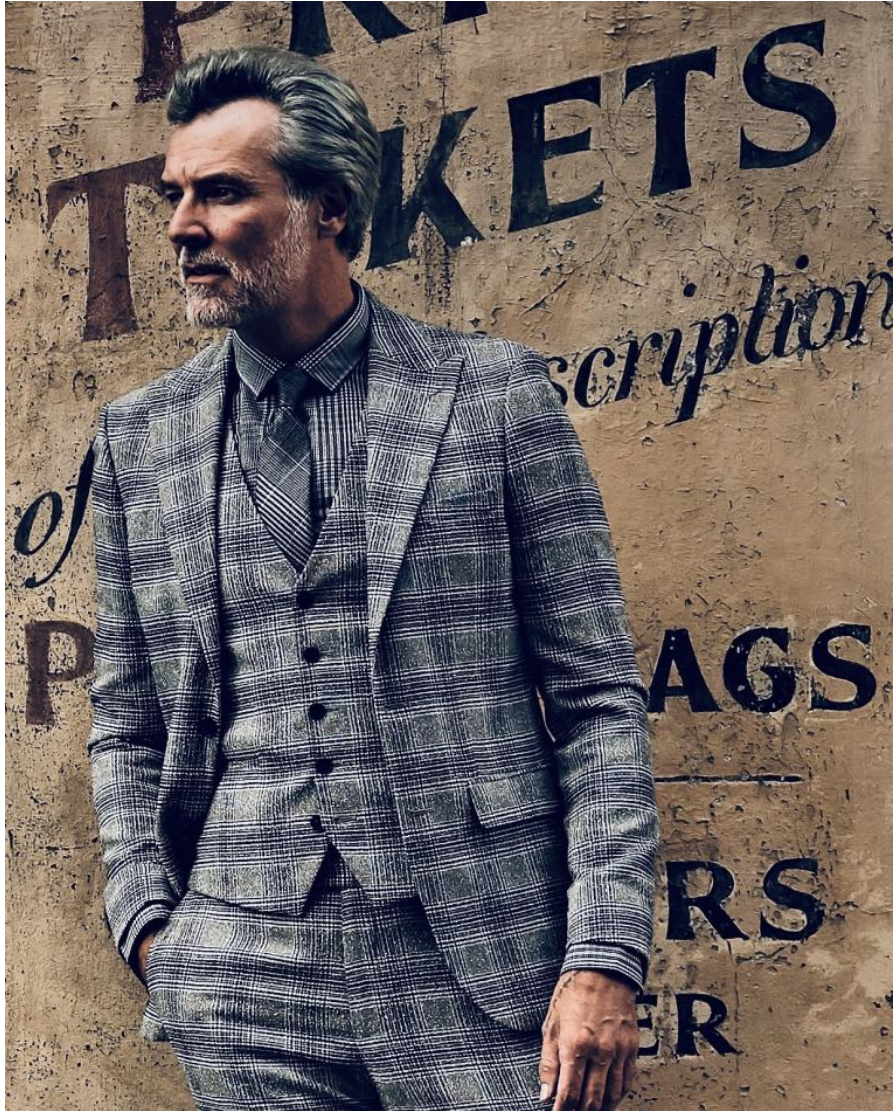

SIDNEY JAMES

SIDNEY JAMES

Height : 6'2" / 188 cm | Waist : 32" / 81 cm | Chest : 40" / 102 cm | Shoe : 43.0 EU / 9.0 UK | Hair Colour : Silver | Eyes : Blue