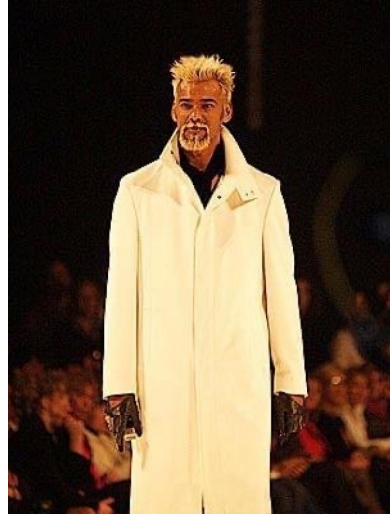

SATYA OBLETTE

Height : 6'3.5" / 192 cm | Shoe : 46.0 EU / 11.0 UK | Hair Colour : Blonde | Eyes : Black

SATYA OBLETTE

Height : 6'3.5" / 192 cm | Shoe : 46.0 EU / 11.0 UK | Hair Colour : Blonde | Eyes : Black