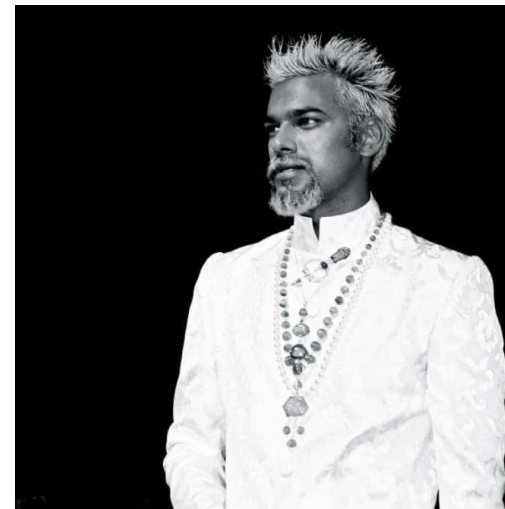

SATYA OBLETTE

Height : 6'3.5" / 192 cm | Shoe : 46.0 EU / 11.0 UK | Hair Colour : Blonde | Eyes : Black

SATYA OBLETTE

Height : 6'3.5" / 192 cm | Shoe : 46.0 EU / 11.0 UK | Hair Colour : Blonde | Eyes : Black