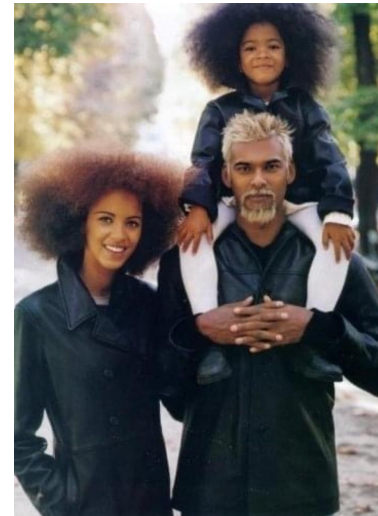

SATYA OBLETTE

Height : 6'3.5" / 192 cm | Shoe : 46.0 EU / 11.0 UK | Hair Colour : Blonde | Eyes : Black

SATYA OBLETTE

Height : 6'3.5" / 192 cm | Shoe : 46.0 EU / 11.0 UK | Hair Colour : Blonde | Eyes : Black