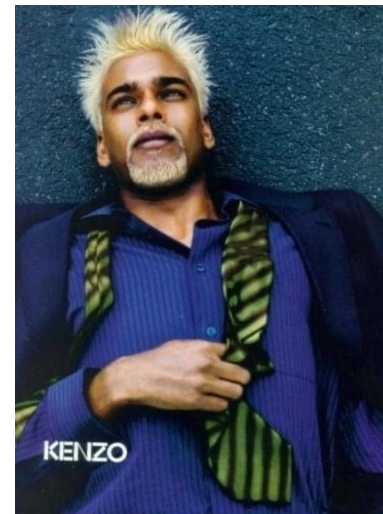

SATYA OBLETTE

Height : 6'3.5" / 192 cm | Shoe : 46.0 EU / 11.0 UK | Hair Colour : Blonde | Eyes : Black

SATYA OBLETTE

Height : 6'3.5" / 192 cm | Shoe : 46.0 EU / 11.0 UK | Hair Colour : Blonde | Eyes : Black