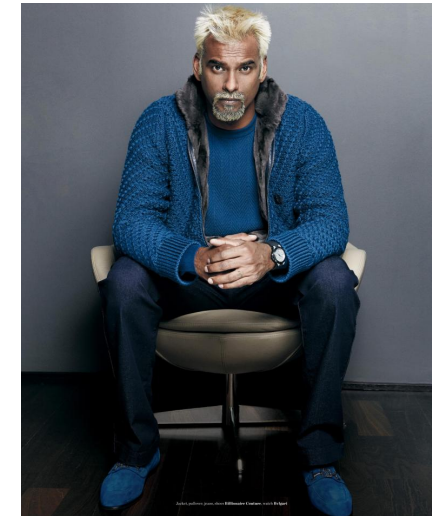

SATYA OBLETTE

Height : 6'3.5" / 192 cm | Shoe : 46.0 EU / 11.0 UK | Hair Colour : Blonde | Eyes : Black

SATYA OBLETTE

Height : 6'3.5" / 192 cm | Shoe : 46.0 EU / 11.0 UK | Hair Colour : Blonde | Eyes : Black