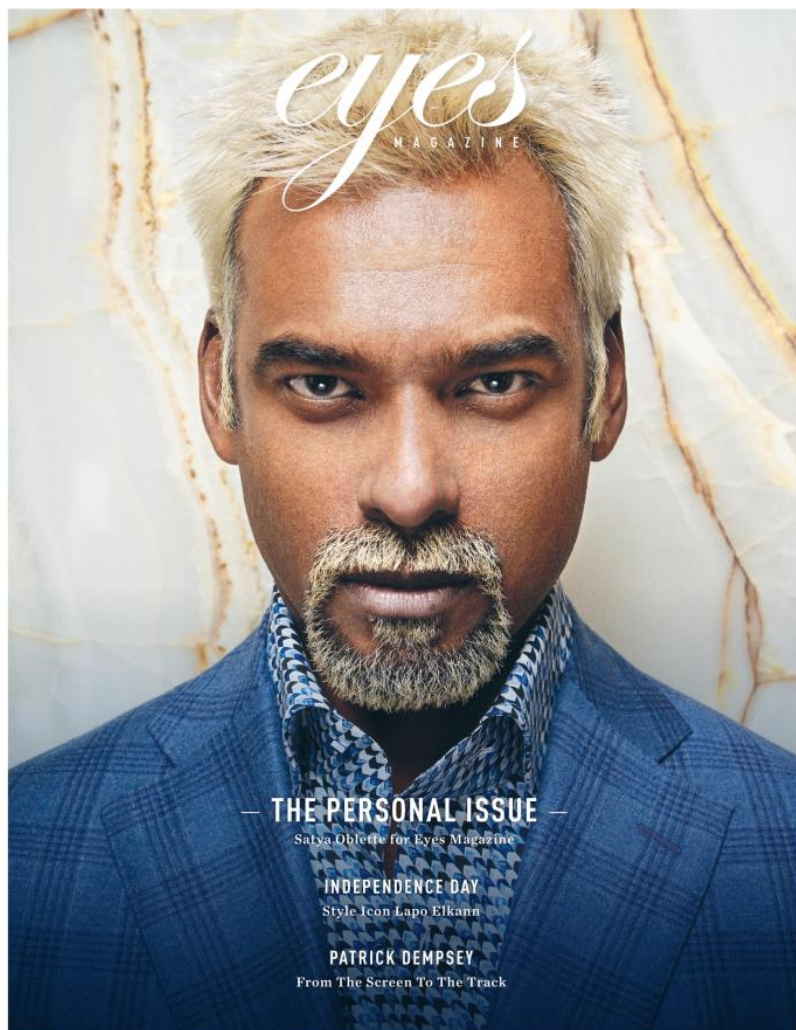

SATYA OBLETTE

Height : 6'3.5" / 192 cm | Shoe : 46.0 EU / 11.0 UK | Hair Colour : Blonde | Eyes : Black

SATYA OBLETTE

Height : 6'3.5" / 192 cm | Shoe : 46.0 EU / 11.0 UK | Hair Colour : Blonde | Eyes : Black

PURE LUXURY EXPERIENCE

SATYA OBLETTE

Height : 6'3.5" / 192 cm | Shoe : 46.0 EU / 11.0 UK | Hair Colour : Blonde | Eyes : Black

SATYA OBLETTE

Height : 6'3.5" / 192 cm | Shoe : 46.0 EU / 11.0 UK | Hair Colour : Blonde | Eyes : Black