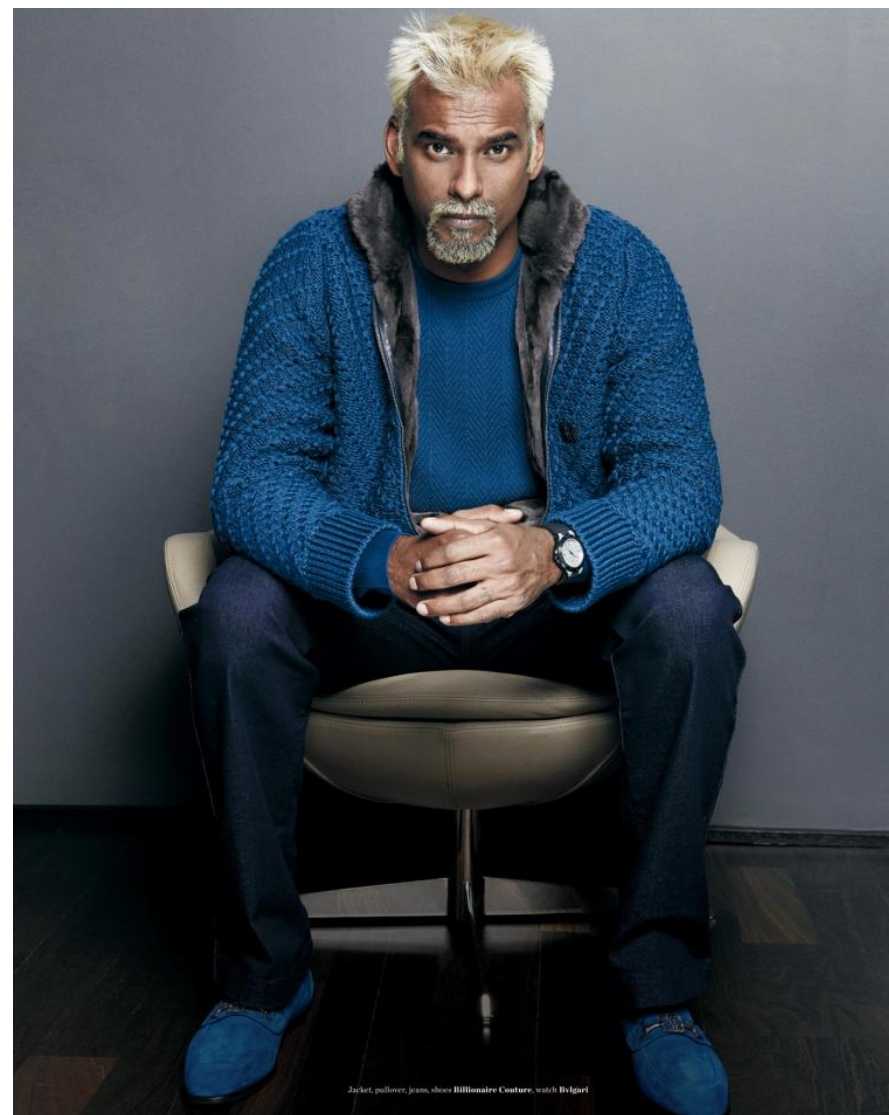

SATYA OBLETTE

Height : 6'3.5" / 192 cm | Shoe : 46.0 EU / 11.0 UK | Hair Colour : Blonde | Eyes : Black

SATYA OBLETTE

Height : 6'3.5" / 192 cm | Shoe : 46.0 EU / 11.0 UK | Hair Colour : Blonde | Eyes : Black

PURE LUXURY EXPERIENCE

SATYA OBLETTE

Height : 6'3.5" / 192 cm | Shoe : 46.0 EU / 11.0 UK | Hair Colour : Blonde | Eyes : Black

SATYA OBLETTE

Height : 6'3.5" / 192 cm | Shoe : 46.0 EU / 11.0 UK | Hair Colour : Blonde | Eyes : Black