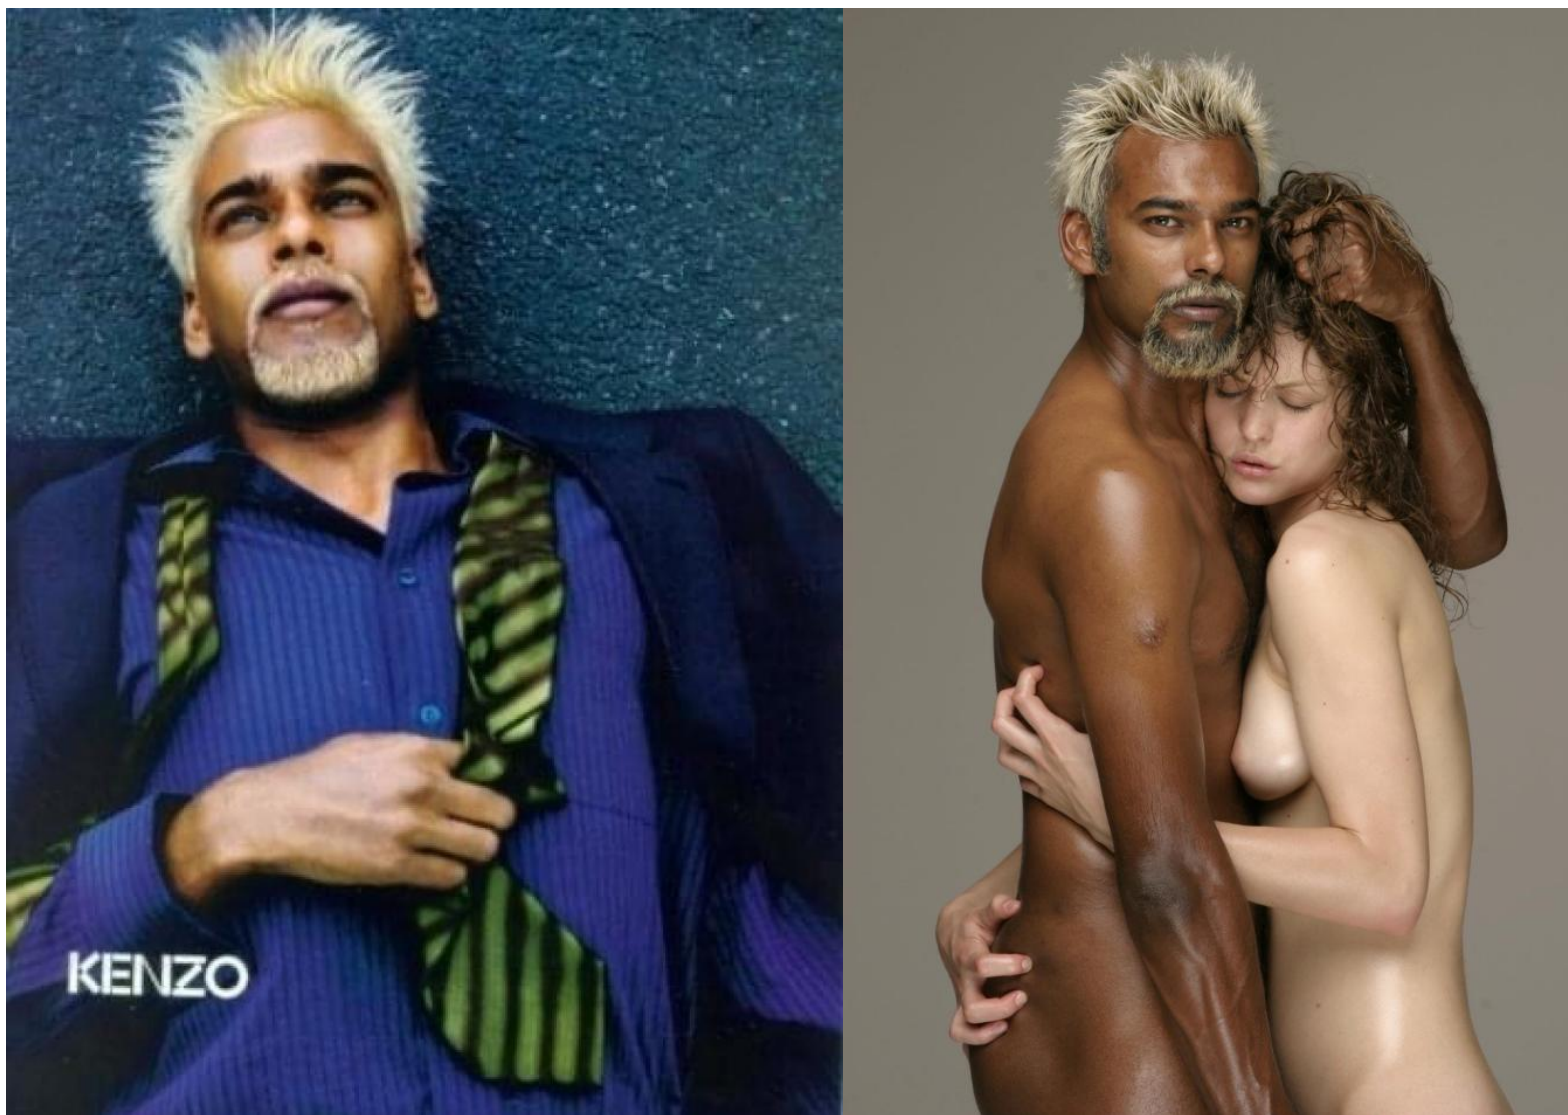

PURE LUXURY EXPERIENCE

SATYA OBLETTE

Height : 6'3.5" / 192 cm | Shoe : 46.0 EU / 11.0 UK | Hair Colour : Blonde | Eyes : Black

SATYA OBLETTE

Height : 6'3.5" / 192 cm | Shoe : 46.0 EU / 11.0 UK | Hair Colour : Blonde | Eyes : Black