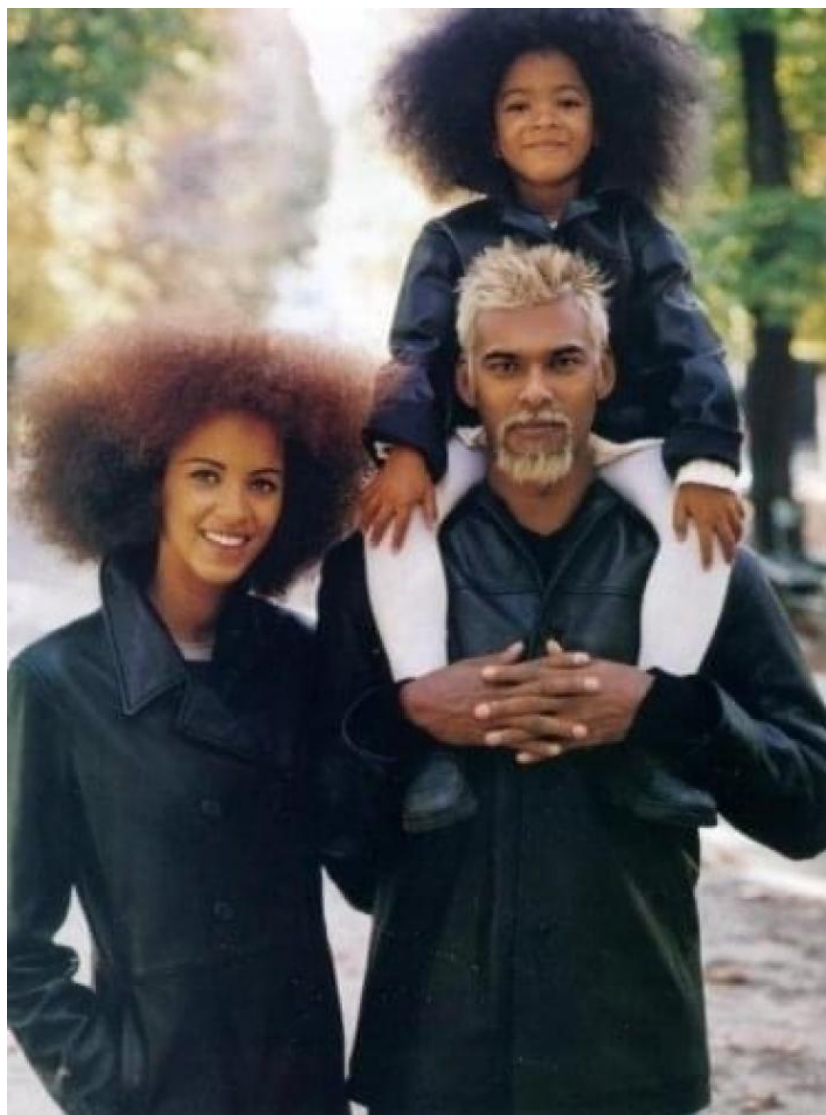

SATYA OBLETTE

Chi sceglie Lorenz
sa quando l'orologio
non serve.

LORENZ
Il tempo non è tutto.

SATYA OBLETTE

Height : 6'3.5" / 192 cm | Shoe : 46.0 EU / 11.0 UK | Hair Colour : Blonde | Eyes : Black