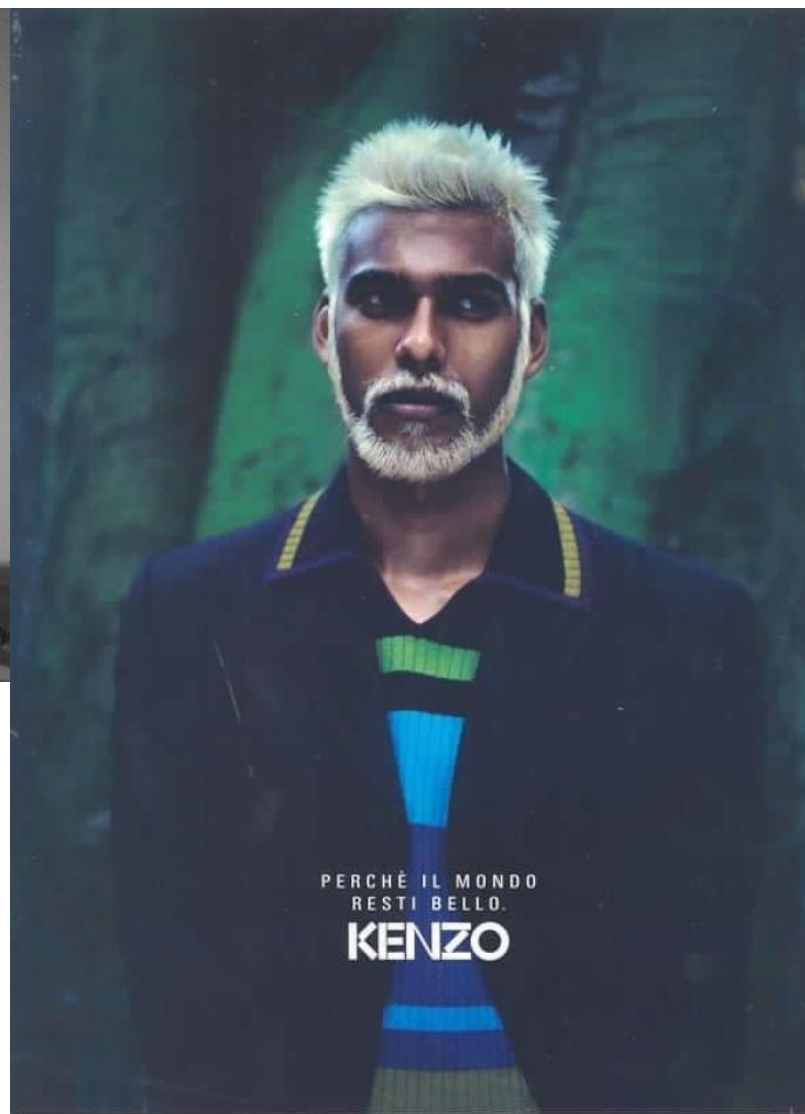

SATYA OBLETTE

Height : 6'3.5" / 192 cm | Shoe : 46.0 EU / 11.0 UK | Hair Colour : Blonde | Eyes : Black

SATYA OBLETTE

Height : 6'3.5" / 192 cm | Shoe : 46.0 EU / 11.0 UK | Hair Colour : Blonde | Eyes : Black

PURE LUXURY EXPERIENCE

SATYA OBLETTE

Height : 6'3.5" / 192 cm | Shoe : 46.0 EU / 11.0 UK | Hair Colour : Blonde | Eyes : Black

SATYA OBLETTE

Height : 6'3.5" / 192 cm | Shoe : 46.0 EU / 11.0 UK | Hair Colour : Blonde | Eyes : Black