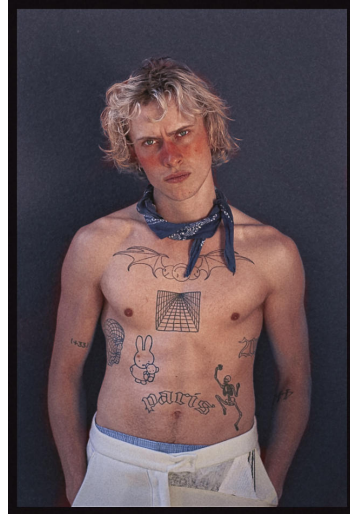

PETER SHARP

Height : 6'0.5" / 184 cm | Waist : 31" / 79 cm | Chest : 35.5" / 90 cm | Hips : 32.5" / 82 cm | Shoe : 43.0 EU / 9.0 UK | Hair Colour : Blonde | Eyes : Blue

PETER SHARP

Height : 6'0.5" / 184 cm | Waist : 31" / 79 cm | Chest : 35.5" / 90 cm | Hips : 32.5" / 82 cm | Shoe : 43.0 EU / 9.0 UK | Hair Colour : Blonde | Eyes : Blue