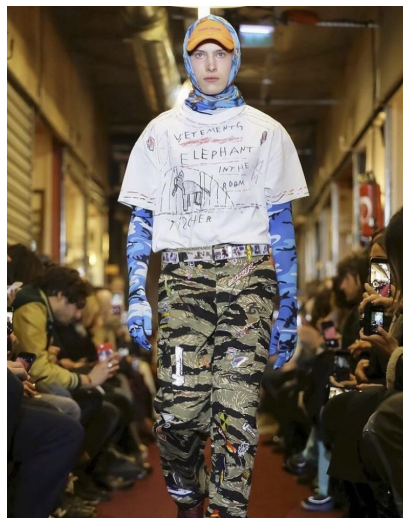

PETER SHARP

Height : 6'0.5" / 184 cm | Waist : 31" / 79 cm | Chest : 35.5" / 90 cm | Hips : 32.5" / 82 cm | Shoe : 43.0 EU / 9.0 UK | Hair Colour : Blonde | Eyes : Blue

PETER SHARP

Height : 6'0.5" / 184 cm | Waist : 31" / 79 cm | Chest : 35.5" / 90 cm | Hips : 32.5" / 82 cm | Shoe : 43.0 EU / 9.0 UK | Hair Colour : Blonde | Eyes : Blue