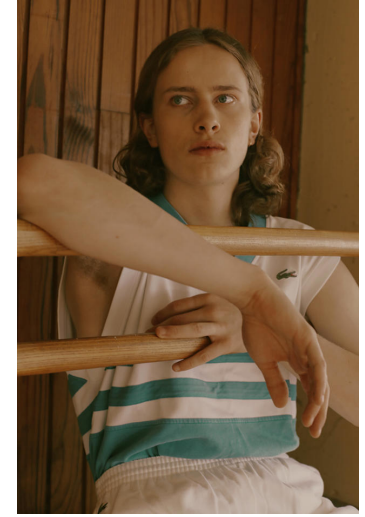

PETER SHARP

Height : 6'0.5" / 184 cm | Waist : 31" / 79 cm | Chest : 35.5" / 90 cm | Hips : 32.5" / 82 cm | Shoe : 43.0 EU / 9.0 UK | Hair Colour : Blonde | Eyes : Blue

PETER SHARP

Height : 6'0.5" / 184 cm | Waist : 31" / 79 cm | Chest : 35.5" / 90 cm | Hips : 32.5" / 82 cm | Shoe : 43.0 EU / 9.0 UK | Hair Colour : Blonde | Eyes : Blue