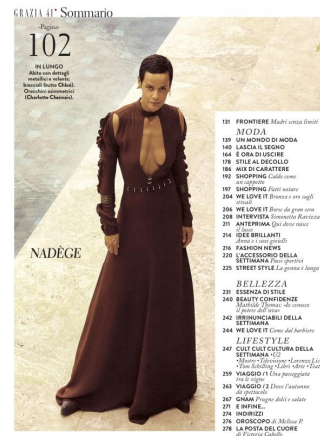

NADEGE DUBOSPERTUS

Height : 5'10.5" / 179 cm | Bust : 33.5" / 85 cm | Waist : 23.5" / 60 cm | Hips : 35" / 89 cm | Shoe : 38.0 EU / 5.0 UK | Hair Colour : Black |