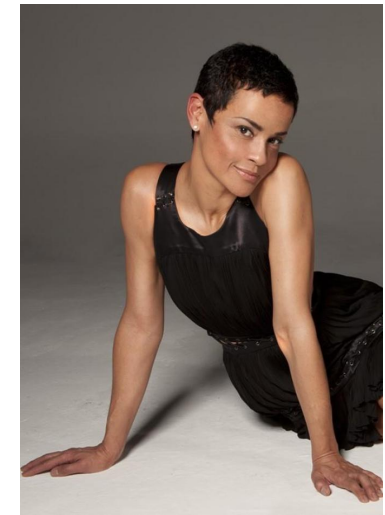

NADEGE DUBOSPERTUS

Height : 5'10.5" / 179 cm | Bust : 33.5" / 85 cm | Waist : 23.5" / 60 cm | Hips : 35" / 89 cm | Shoe : 38.0 EU / 5.0 UK | Hair Colour : Black |