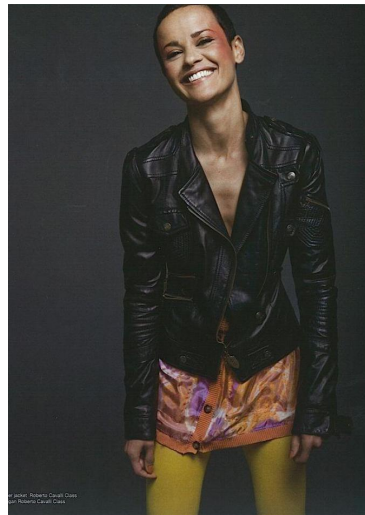

NADEGE DUBOSPERTUS

Height : 5'10.5" / 179 cm | Bust : 33.5" / 85 cm | Waist : 23.5" / 60 cm | Hips : 35" / 89 cm | Shoe : 38.0 EU / 5.0 UK | Hair Colour : Black |