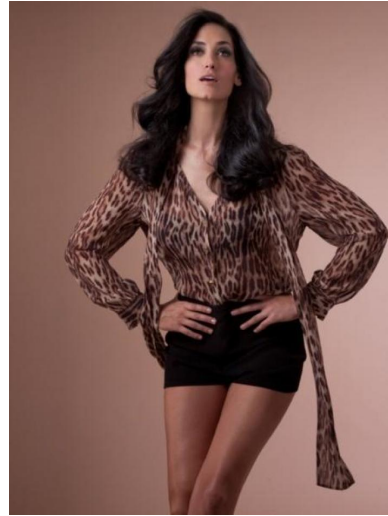

MICHELLE NORKETT

Height : 6'0.5" / 184 cm | Bust : 35.5" / 90 cm | Waist : 27" / 68 cm | Hips : 38" / 97 cm | Shoe : 41.0 EU / 7.0 UK | Hair Colour : Brown | Eyes : Light Brown

MICHELLE NORKETT

Height : 6'0.5" / 184 cm | Bust : 35.5" / 90 cm | Waist : 27" / 68 cm | Hips : 38" / 97 cm | Shoe : 41.0 EU / 7.0 UK | Hair Colour : Brown | Eyes : Light Brown

MICHELLE NORKETT

Height : 6'0.5" / 184 cm | Bust : 35.5" / 90 cm | Waist : 27" / 68 cm | Hips : 38" / 97 cm | Shoe : 41.0 EU / 7.0 UK | Hair Colour : Brown | Eyes : Light Brown