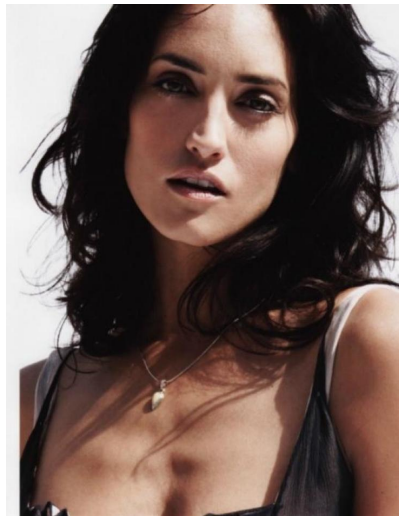

MICHELLE NORKETT

Height : 6'0.5" / 184 cm | Bust : 35.5" / 90 cm | Waist : 27" / 68 cm | Hips : 38" / 97 cm | Shoe : 41.0 EU / 7.0 UK | Hair Colour : Brown | Eyes : Light Brown

MICHELLE NORKETT

Height : 6'0.5" / 184 cm | Bust : 35.5" / 90 cm | Waist : 27" / 68 cm | Hips : 38" / 97 cm | Shoe : 41.0 EU / 7.0 UK | Hair Colour : Brown | Eyes : Light Brown

MICHELLE NORKETT

Height : 6'0.5" / 184 cm | Bust : 35.5" / 90 cm | Waist : 27" / 68 cm | Hips : 38" / 97 cm | Shoe : 41.0 EU / 7.0 UK | Hair Colour : Brown | Eyes : Light Brown