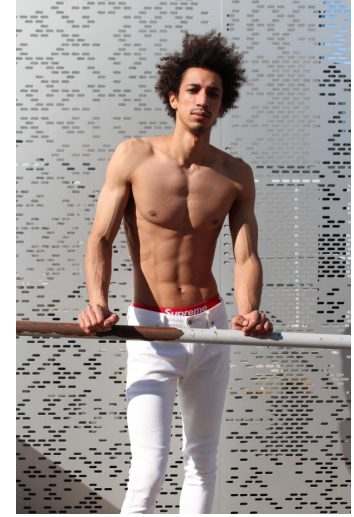

MELCHIOR MASSIN

Height : 6'1" / 186 cm | Waist : 29" / 74 cm | Chest : 38.5" / 98 cm | Hips : 35" / 89 cm | Shoe : 43.0 EU / 9.0 UK | Hair Colour : Dark Brown | Eyes : Black

MELCHIOR MASSIN

Height : 6'1" / 186 cm | Waist : 29" / 74 cm | Chest : 38.5" / 98 cm | Hips : 35" / 89 cm | Shoe : 43.0 EU / 9.0 UK | Hair Colour : Dark Brown | Eyes : Black