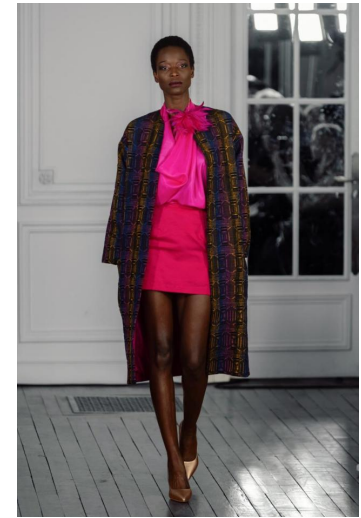

MARIAMA DIEDHIOLI

Height : 5'11.5" / 181 cm | Bust : 32.5" / 83 cm | Waist : 25.5" / 65 cm | Hips : 36.5" / 93 cm | Shoe : 41.0 EU / 7.0 UK | Hair Colour : Black | Eyes : Black

MARIAMA DIEDHIOLI

Height : 5'11.5" / 181 cm | Bust : 32.5" / 83 cm | Waist : 25.5" / 65 cm | Hips : 36.5" / 93 cm | Shoe : 41.0 EU / 7.0 UK | Hair Colour : Black | Eyes : Black

MARIAMA DIEDHIOLI

Height : 5'11.5" / 181 cm | Bust : 32.5" / 83 cm | Waist : 25.5" / 65 cm | Hips : 36.5" / 93 cm | Shoe : 41.0 EU / 7.0 UK | Hair Colour : Black | Eyes : Black