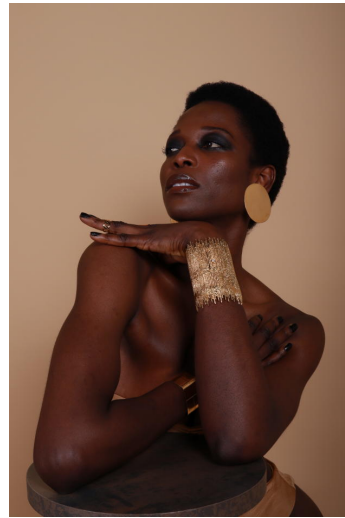

MARIAMA DIEDHIOLI

Height : 5'11.5" / 181 cm | Bust : 32.5" / 83 cm | Waist : 25.5" / 65 cm | Hips : 36.5" / 93 cm | Shoe : 41.0 EU / 7.0 UK | Hair Colour : Black | Eyes : Black

MARIAMA DIEDHIOLI

Height : 5'11.5" / 181 cm | Bust : 32.5" / 83 cm | Waist : 25.5" / 65 cm | Hips : 36.5" / 93 cm | Shoe : 41.0 EU / 7.0 UK | Hair Colour : Black | Eyes : Black

MARIAMA DIEDHIOLI

Height : 5'11.5" / 181 cm | Bust : 32.5" / 83 cm | Waist : 25.5" / 65 cm | Hips : 36.5" / 93 cm | Shoe : 41.0 EU / 7.0 UK | Hair Colour : Black | Eyes : Black