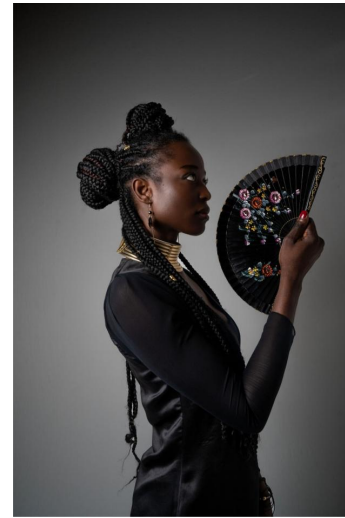

MARIAMA DIEDHIOLI

Height : 5'11.5" / 181 cm | Bust : 32.5" / 83 cm | Waist : 25.5" / 65 cm | Hips : 36.5" / 93 cm | Shoe : 41.0 EU / 7.0 UK | Hair Colour : Black | Eyes : Black

MARIAMA DIEDHIOLI

Height : 5'11.5" / 181 cm | Bust : 32.5" / 83 cm | Waist : 25.5" / 65 cm | Hips : 36.5" / 93 cm | Shoe : 41.0 EU / 7.0 UK | Hair Colour : Black | Eyes : Black

MARIAMA DIEDHIOLI

Height : 5'11.5" / 181 cm | Bust : 32.5" / 83 cm | Waist : 25.5" / 65 cm | Hips : 36.5" / 93 cm | Shoe : 41.0 EU / 7.0 UK | Hair Colour : Black | Eyes : Black