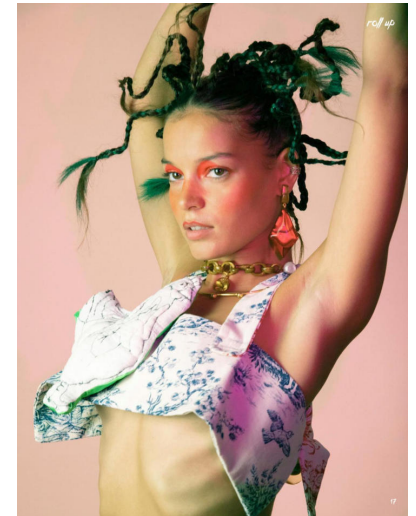

LOISE DO

Height : 5'8" / 173 cm | Bust : 31.5" / 80 cm | Waist : 23" / 58 cm | Hips : 34.5" / 88 cm | Shoe : 39.0 EU / 6.0 UK | Hair Colour : Brown | Eyes : Brown

LOISE DO

Height : 5'8" / 173 cm | Bust : 31.5" / 80 cm | Waist : 23" / 58 cm | Hips : 34.5" / 88 cm | Shoe : 39.0 EU / 6.0 UK | Hair Colour : Brown | Eyes : Brown