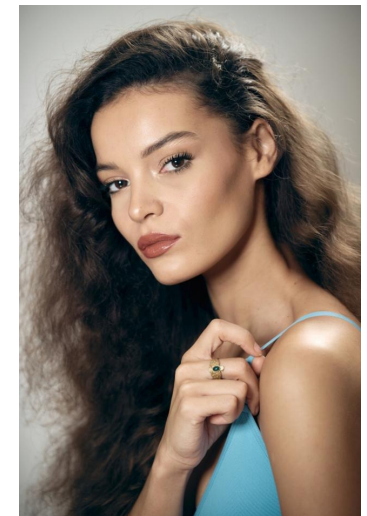

LOISE DO

Height : 5'8" / 173 cm | Bust : 31.5" / 80 cm | Waist : 23" / 58 cm | Hips : 34.5" / 88 cm | Shoe : 39.0 EU / 6.0 UK | Hair Colour : Brown | Eyes : Brown

LOISE DO

Height : 5'8" / 173 cm | Bust : 31.5" / 80 cm | Waist : 23" / 58 cm | Hips : 34.5" / 88 cm | Shoe : 39.0 EU / 6.0 UK | Hair Colour : Brown | Eyes : Brown