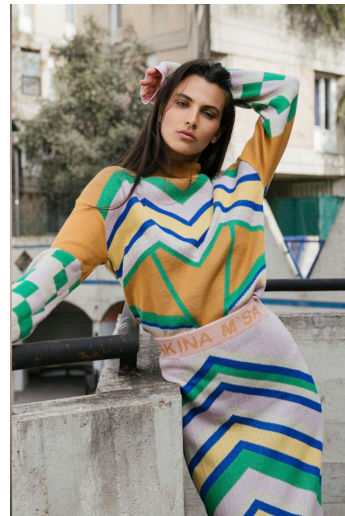

ILONA HATTAB

Height : 5'8.5" / 174 cm | Bust : 32.5" / 82 cm | Waist : 24.5" / 62 cm | Hips : 34.5" / 88 cm | Shoe : 38.5 EU / 5.5 UK | Hair Colour : Brown | Eyes : Hazel

ILONA HATTAB

Height : 5'8.5" / 174 cm | Bust : 32.5" / 82 cm | Waist : 24.5" / 62 cm | Hips : 34.5" / 88 cm | Shoe : 38.5 EU / 5.5 UK | Hair Colour : Brown | Eyes : Hazel

ILONA HATTAB

Height : 5'8.5" / 174 cm | Bust : 32.5" / 82 cm | Waist : 24.5" / 62 cm | Hips : 34.5" / 88 cm | Shoe : 38.5 EU / 5.5 UK | Hair Colour : Brown | Eyes : Hazel