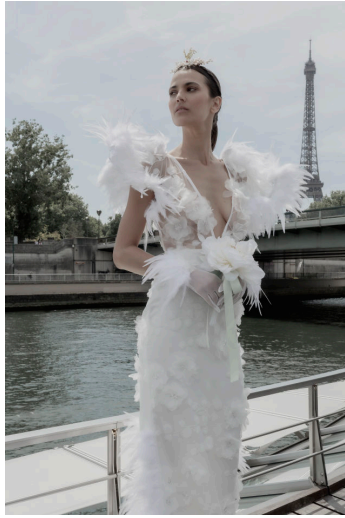

ILONA HATTAB

Height : 5'8.5" / 174 cm | Bust : 32.5" / 82 cm | Waist : 24.5" / 62 cm | Hips : 34.5" / 88 cm | Shoe : 38.5 EU / 5.5 UK | Hair Colour : Brown | Eyes : Hazel

ILONA HATTAB

Height : 5'8.5" / 174 cm | Bust : 32.5" / 82 cm | Waist : 24.5" / 62 cm | Hips : 34.5" / 88 cm | Shoe : 38.5 EU / 5.5 UK | Hair Colour : Brown | Eyes : Hazel

ILONA HATTAB

Height : 5'8.5" / 174 cm | Bust : 32.5" / 82 cm | Waist : 24.5" / 62 cm | Hips : 34.5" / 88 cm | Shoe : 38.5 EU / 5.5 UK | Hair Colour : Brown | Eyes : Hazel