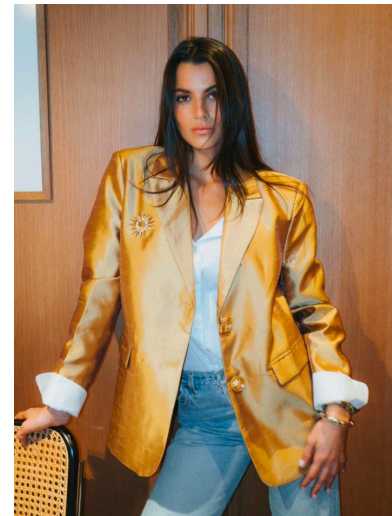

ILONA HATTAB

Height : 5'8.5" / 174 cm | Bust : 32.5" / 82 cm | Waist : 24.5" / 62 cm | Hips : 34.5" / 88 cm | Shoe : 38.5 EU / 5.5 UK | Hair Colour : Brown | Eyes : Hazel

ILONA HATTAB

Height : 5'8.5" / 174 cm | Bust : 32.5" / 82 cm | Waist : 24.5" / 62 cm | Hips : 34.5" / 88 cm | Shoe : 38.5 EU / 5.5 UK | Hair Colour : Brown | Eyes : Hazel

ILONA HATTAB

Height : 5'8.5" / 174 cm | Bust : 32.5" / 82 cm | Waist : 24.5" / 62 cm | Hips : 34.5" / 88 cm | Shoe : 38.5 EU / 5.5 UK | Hair Colour : Brown | Eyes : Hazel