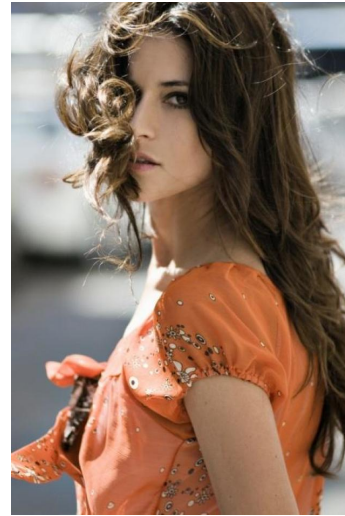

HILA MARIN

Height : 5'8.5" / 174 cm | Bust : 34" / 86 cm | Waist : 23.5" / 60 cm | Hips : 35.5" / 90 cm | Shoe : 39.0 EU / 6.0 UK | Hair Colour : Light Brown | Eyes : Hazel

HILA MARIN

Height : 5'8.5" / 174 cm | Bust : 34" / 86 cm | Waist : 23.5" / 60 cm | Hips : 35.5" / 90 cm | Shoe : 39.0 EU / 6.0 UK | Hair Colour : Light Brown | Eyes : Hazel

HILA MARIN

Height : 5'8.5" / 174 cm | Bust : 34" / 86 cm | Waist : 23.5" / 60 cm | Hips : 35.5" / 90 cm | Shoe : 39.0 EU / 6.0 UK | Hair Colour : Light Brown | Eyes : Hazel