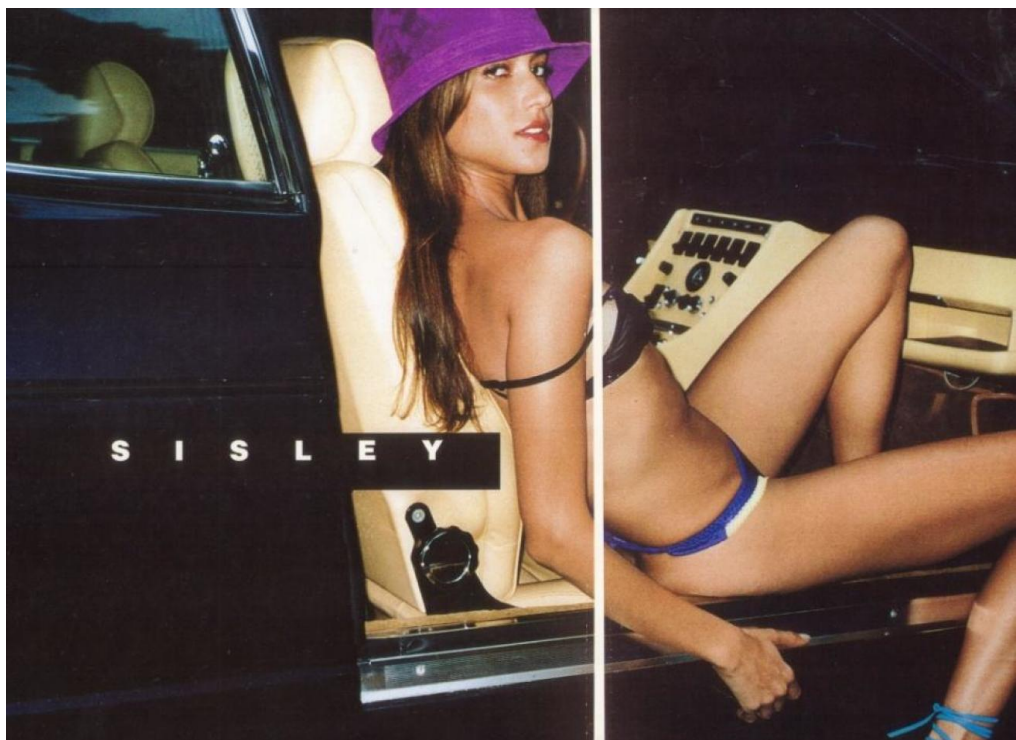

HILA MARIN

Height : 5'8.5" / 174 cm | Bust : 34" / 86 cm | Waist : 23.5" / 60 cm | Hips : 35.5" / 90 cm | Shoe : 39.0 EU / 6.0 UK | Hair Colour : Light Brown | Eyes : Hazel