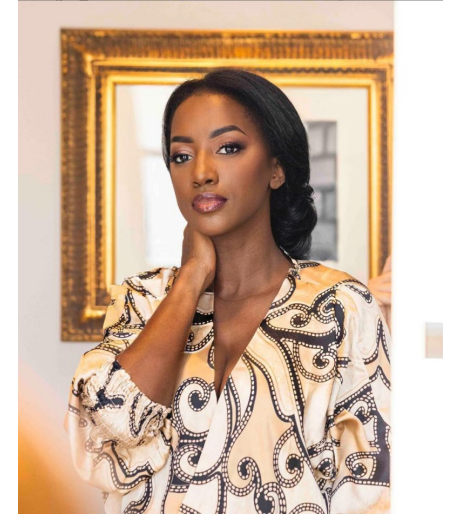

HAPSATOU SY

Height : 5'5.5" / 167 cm | Bust : 35.5" / 90 cm | Waist : 23.5" / 60 cm | Hips : 35.5" / 90 cm | Shoe : 38.0 EU / 5.0 UK | Hair Colour : Brown | Eyes : Brown

HAPSATOU SY

Height : 5'5.5" / 167 cm | Bust : 35.5" / 90 cm | Waist : 23.5" / 60 cm | Hips : 35.5" / 90 cm | Shoe : 38.0 EU / 5.0 UK | Hair Colour : Brown | Eyes : Brown