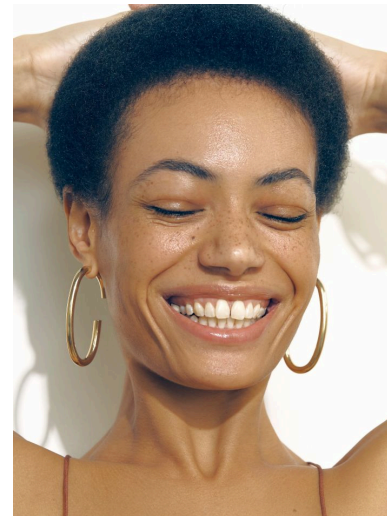

DEBORAH WHARTON

Height : 5'8" / 173 cm | Bust : 30" / 76 cm | Waist : 25" / 63 cm | Hips : 35" / 89 cm | Shoe : 40.0 EU / 6.5 UK | Hair Colour : Dark Brown | Eyes : Brown

DEBORAH WHARTON

Height : 5'8" / 173 cm | Bust : 30" / 76 cm | Waist : 25" / 63 cm | Hips : 35" / 89 cm | Shoe : 40.0 EU / 6.5 UK | Hair Colour : Dark Brown | Eyes : Brown