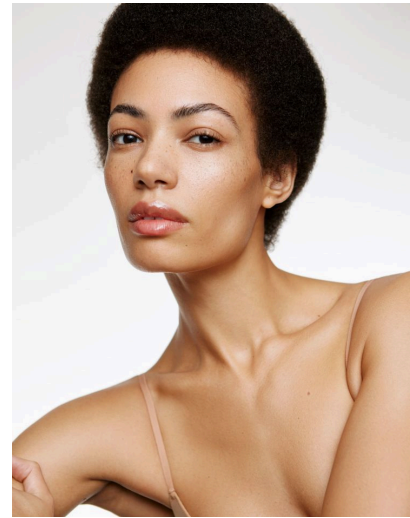

DEBORAH WHARTON

Height : 5'8" / 173 cm | Bust : 30" / 76 cm | Waist : 25" / 63 cm | Hips : 35" / 89 cm | Shoe : 40.0 EU / 6.5 UK | Hair Colour : Dark Brown | Eyes : Brown

DEBORAH WHARTON

Height : 5'8" / 173 cm | Bust : 30" / 76 cm | Waist : 25" / 63 cm | Hips : 35" / 89 cm | Shoe : 40.0 EU / 6.5 UK | Hair Colour : Dark Brown | Eyes : Brown