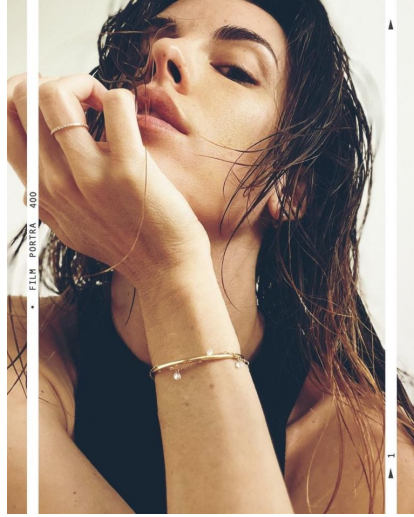

CHARLOTTE MURAY

Height : 5'11" / 180 cm | Bust : 34" / 86 cm | Waist : 24" / 61 cm | Hips : 35.5" / 90 cm | Shoe : 39.0 EU / 6.0 UK | Hair Colour : Brown | Eyes : Light Brown

CHARLOTTE MURAY

Height : 5'11" / 180 cm | Bust : 34" / 86 cm | Waist : 24" / 61 cm | Hips : 35.5" / 90 cm | Shoe : 39.0 EU / 6.0 UK | Hair Colour : Brown | Eyes : Light Brown