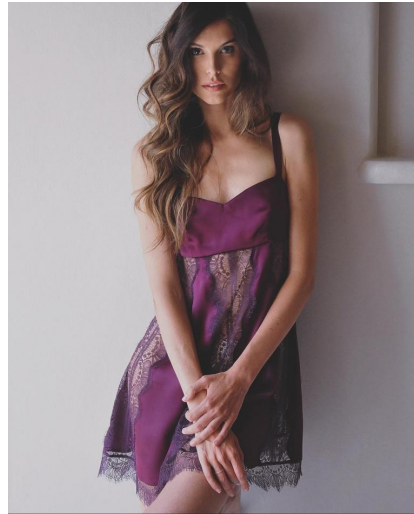

CHARLOTTE MURAY

Height : 5'11" / 180 cm | Bust : 34" / 86 cm | Waist : 24" / 61 cm | Hips : 35.5" / 90 cm | Shoe : 39.0 EU / 6.0 UK | Hair Colour : Brown | Eyes : Light Brown

CHARLOTTE MURAY

Height : 5'11" / 180 cm | Bust : 34" / 86 cm | Waist : 24" / 61 cm | Hips : 35.5" / 90 cm | Shoe : 39.0 EU / 6.0 UK | Hair Colour : Brown | Eyes : Light Brown