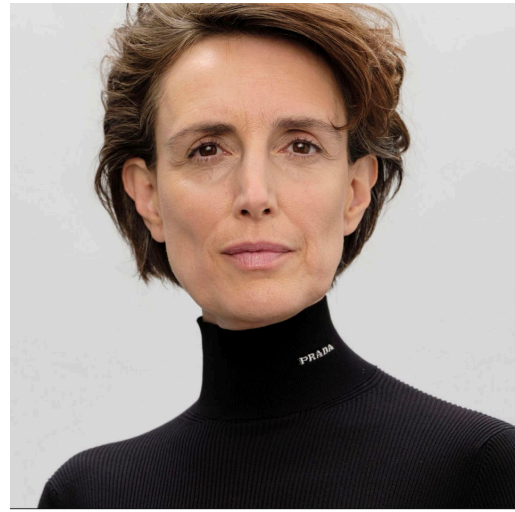

CHARLOTTE FLOSSAUT

Height : 5'9.5" / 176 cm | Bust : 33.5" / 85 cm | Waist : 24.5" / 62 cm | Hips : 35.5" / 90 cm | Shoe : 40.0 EU / 6.5 UK | Hair Colour : Brown |

CHARLOTTE FLOSSAUT

Height : 5'9.5" / 176 cm | Bust : 33.5" / 85 cm | Waist : 24.5" / 62 cm | Hips : 35.5" / 90 cm | Shoe : 40.0 EU / 6.5 UK | Hair Colour : Brown |

CHARLOTTE FLOSSAUT

Height : 5'9.5" / 176 cm | Bust : 33.5" / 85 cm | Waist : 24.5" / 62 cm | Hips : 35.5" / 90 cm | Shoe : 40.0 EU / 6.5 UK | Hair Colour : Brown |