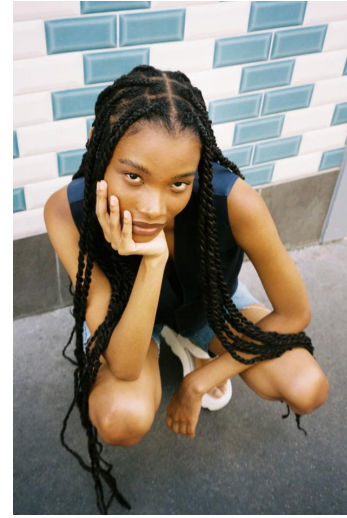

CAMILLE JAFFAR

Height : 5'8" / 173 cm | Bust : 30.5" / 78 cm | Waist : 23" / 59 cm | Hips : 32.5" / 83 cm | Shoe : 38.0 EU / 5.0 UK | Hair Colour : Black | Eyes : Black

CAMILLE JAFFAR

Height : 5'8" / 173 cm | Bust : 30.5" / 78 cm | Waist : 23" / 59 cm | Hips : 32.5" / 83 cm | Shoe : 38.0 EU / 5.0 UK | Hair Colour : Black | Eyes : Black