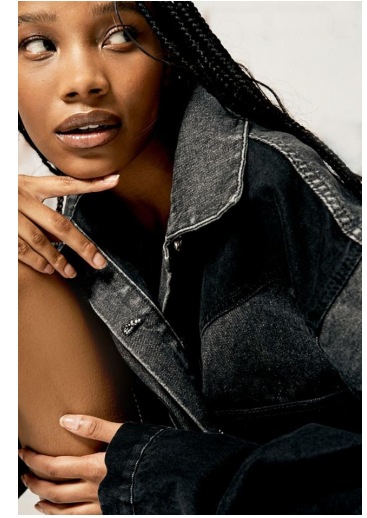

CAMILLE JAFFAR

Height : 5'8" / 173 cm | Bust : 30.5" / 78 cm | Waist : 23" / 59 cm | Hips : 32.5" / 83 cm | Shoe : 38.0 EU / 5.0 UK | Hair Colour : Black | Eyes : Black

CAMILLE JAFFAR

Height : 5'8" / 173 cm | Bust : 30.5" / 78 cm | Waist : 23" / 59 cm | Hips : 32.5" / 83 cm | Shoe : 38.0 EU / 5.0 UK | Hair Colour : Black | Eyes : Black