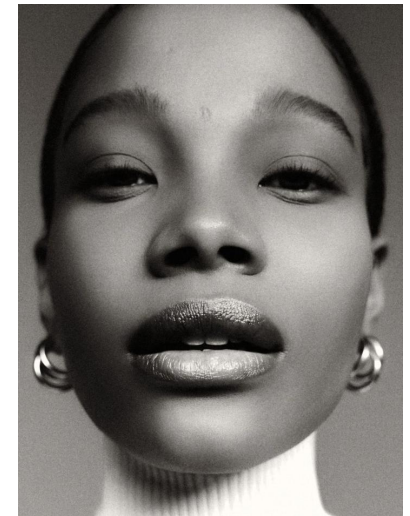

CAMILLE JAFFAR

Height : 5'8" / 173 cm | Bust : 30.5" / 78 cm | Waist : 23" / 59 cm | Hips : 32.5" / 83 cm | Shoe : 38.0 EU / 5.0 UK | Hair Colour : Black | Eyes : Black

CAMILLE JAFFAR

Height : 5'8" / 173 cm | Bust : 30.5" / 78 cm | Waist : 23" / 59 cm | Hips : 32.5" / 83 cm | Shoe : 38.0 EU / 5.0 UK | Hair Colour : Black | Eyes : Black