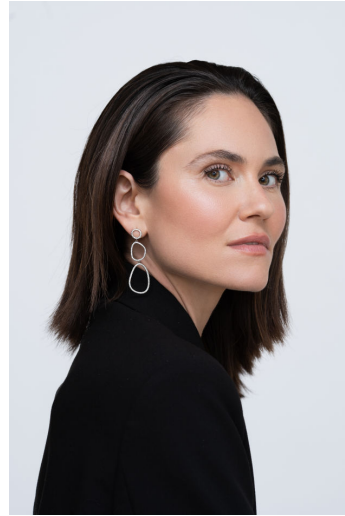

ANNA VOLOKHOVICH

Height : 5'10" / 178 cm | Bust : 32.5" / 82 cm | Waist : 26" / 66 cm | Hips : 37" / 94 cm | Shoe : 41.0 EU / 7.0 UK | Hair Colour : Brown | Eyes : Green/Brown

ANNA VOLOKHOVICH

Height : 5'10" / 178 cm | Bust : 32.5" / 82 cm | Waist : 26" / 66 cm | Hips : 37" / 94 cm | Shoe : 41.0 EU / 7.0 UK | Hair Colour : Brown | Eyes : Green/Brown