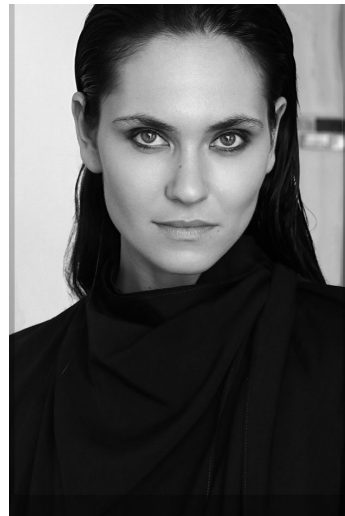

ANNA VOLOKHOVICH

Height : 5'10" / 178 cm | Bust : 32.5" / 82 cm | Waist : 26" / 66 cm | Hips : 37" / 94 cm | Shoe : 41.0 EU / 7.0 UK | Hair Colour : Brown | Eyes : Green/Brown

ANNA VOLOKHOVICH

Height : 5'10" / 178 cm | Bust : 32.5" / 82 cm | Waist : 26" / 66 cm | Hips : 37" / 94 cm | Shoe : 41.0 EU / 7.0 UK | Hair Colour : Brown | Eyes : Green/Brown